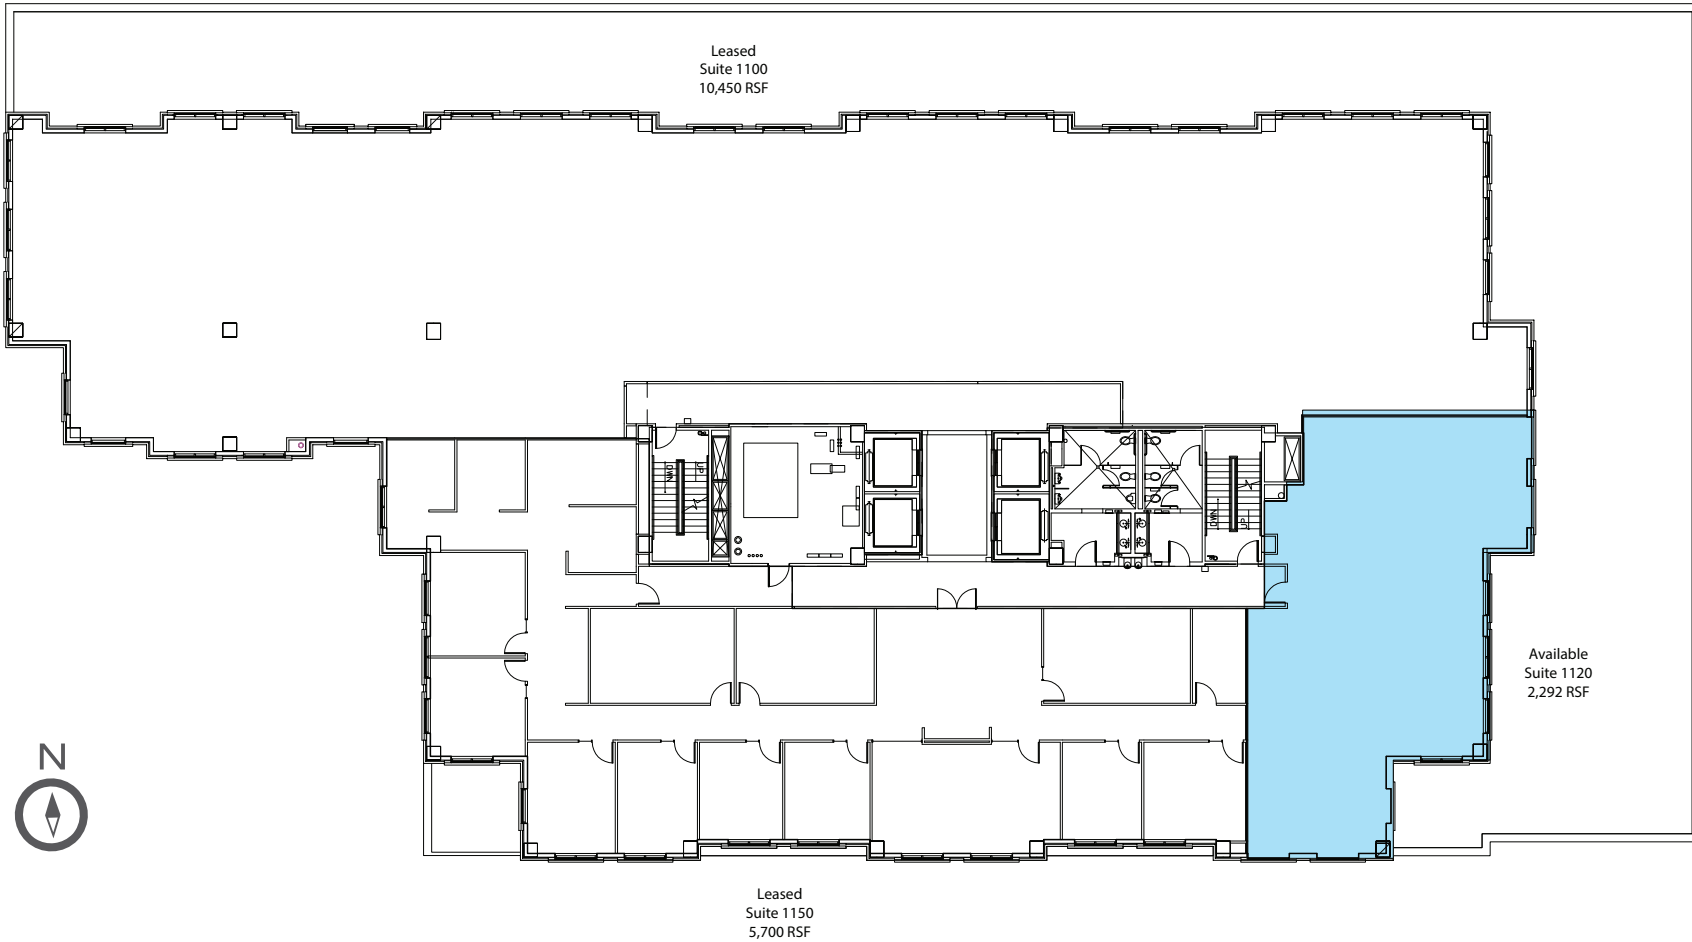

1885

saint james place

LEVEL 11

2,292 RSF

For leasing information please contact:

Chrissy Wilson
chrissy.wilson@am.jll.com
713.888.4062

Russell Hodges
Russell.Hodges@am.jll.com
713.425.5894

Jack A. Russo
Jack.Russo@am.jll.com
713.425.1808