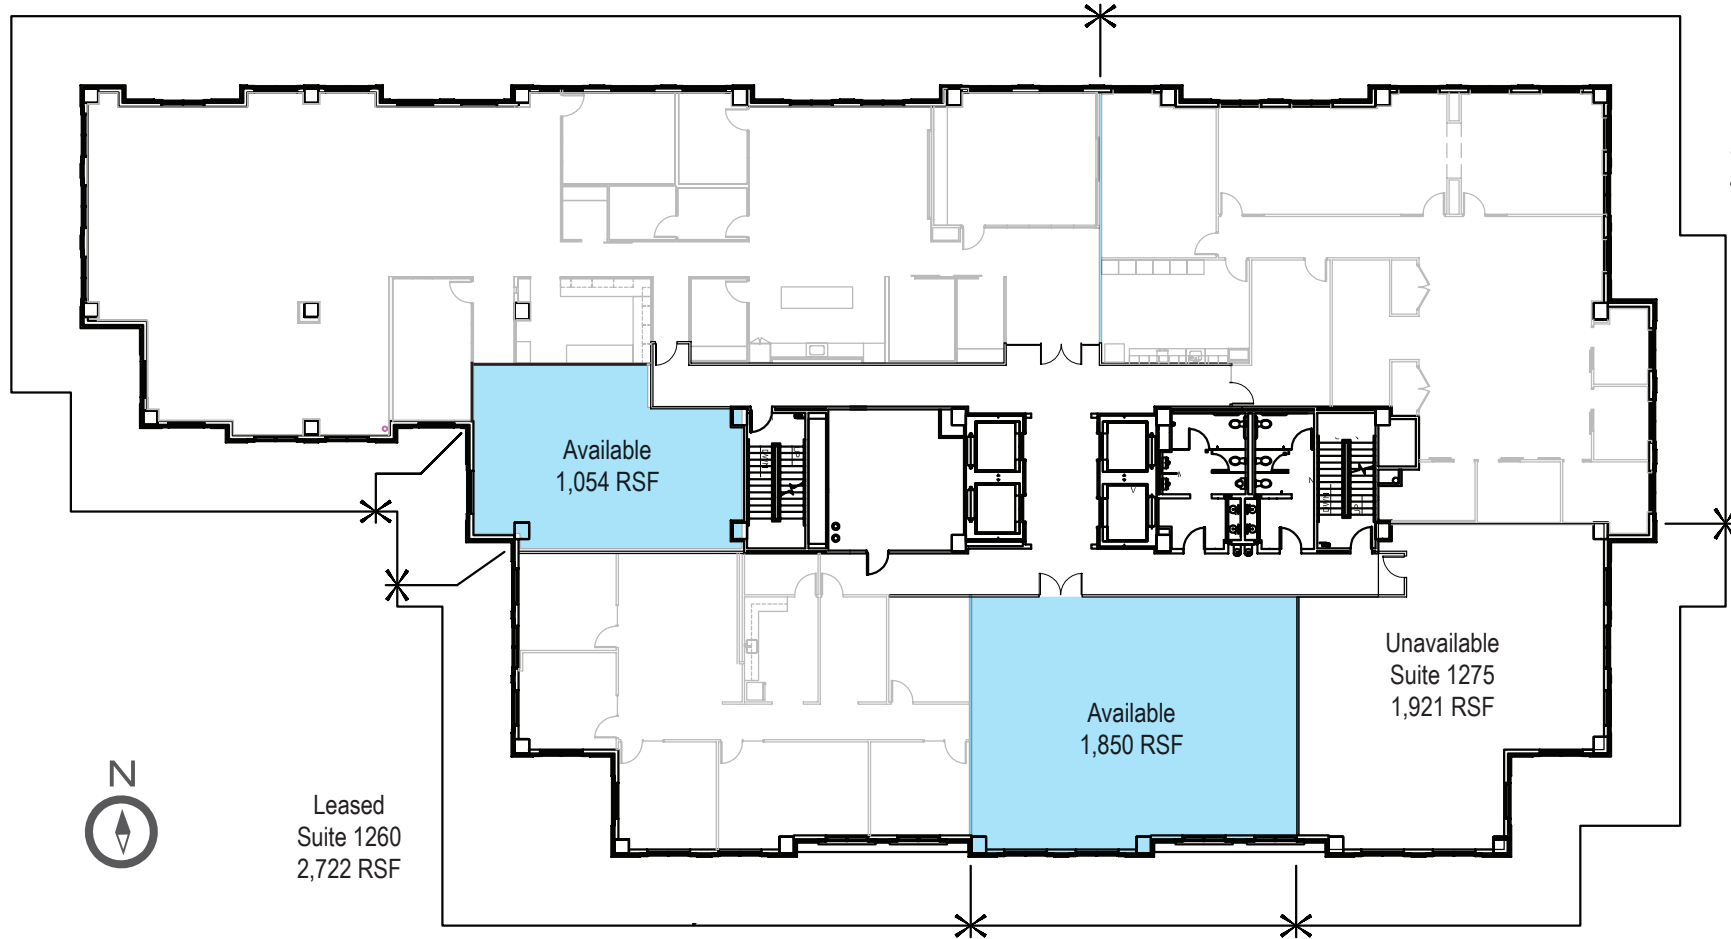

# LEVEL 12

## 5,644 RSF

Leased  
Suite 1250  
6,661 RSF

Leased  
Suite 1230  
4,234 RSF

Leased  
Suite 1260  
2,722 RSF

Unavailable  
Suite 1275  
1,921 RSF

For leasing information please contact:

**Chrissy Wilson**  
chrissy.wilson@am.jll.com  
713.888.4062