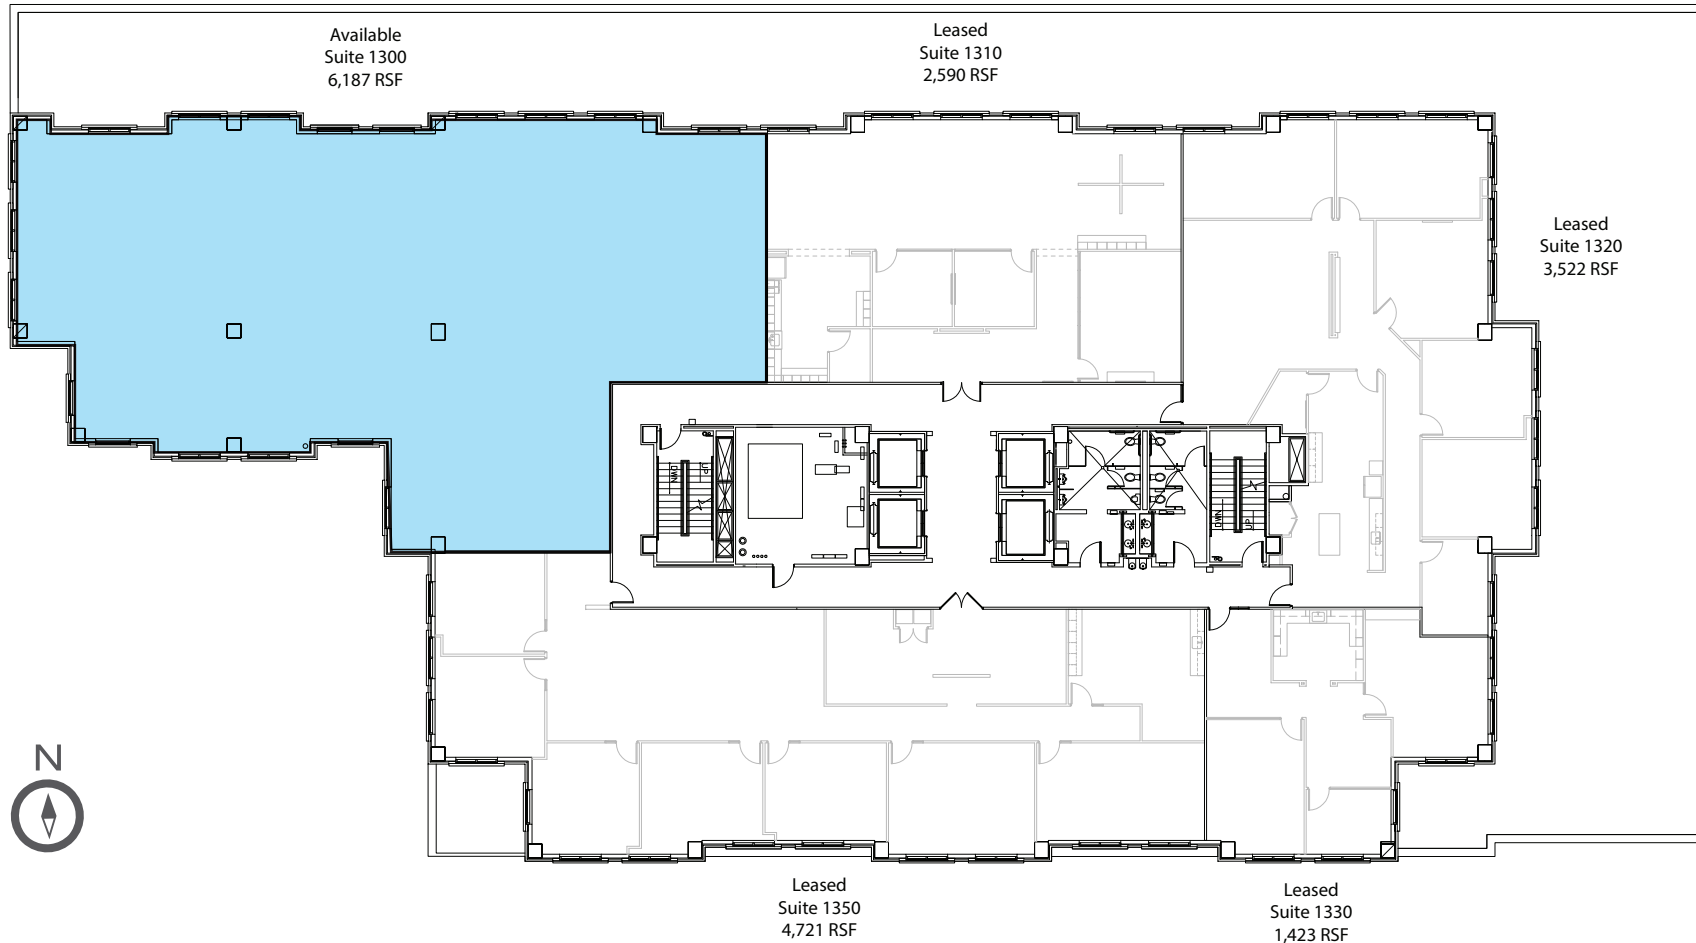

1885

saint james place

LEVEL 13

6,187 RSF

For leasing information please contact:

Chrissy Wilson
chrissy.wilson@am.jll.com
713.888.4062

Russell Hodges
Russell.Hodges@am.jll.com
713.425.5894

Jack A. Russo
Jack.Russo@am.jll.com
713.425.1808