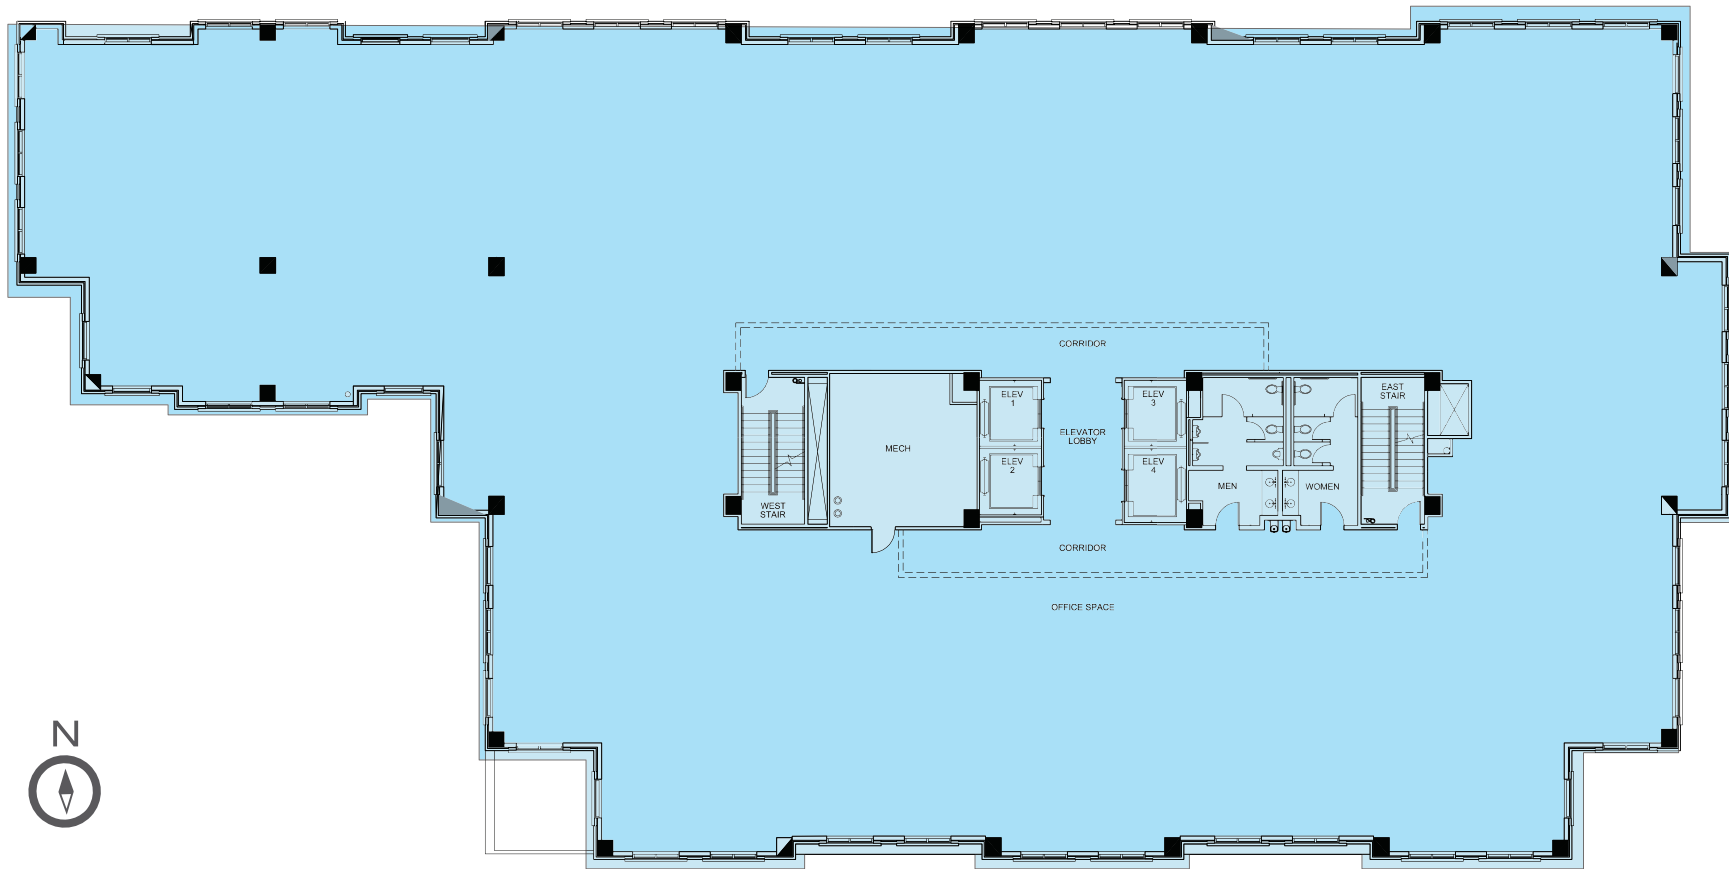

1885

saint james place

LEVEL 8

18,442 RSF

Available
Suite 800
18,442 RSF

For leasing information please contact:

Chrissy Wilson
chrissy.wilson@am.jll.com
713.888.4062

Russell Hodges
Russell.Hodges@am.jll.com
713.425.5894