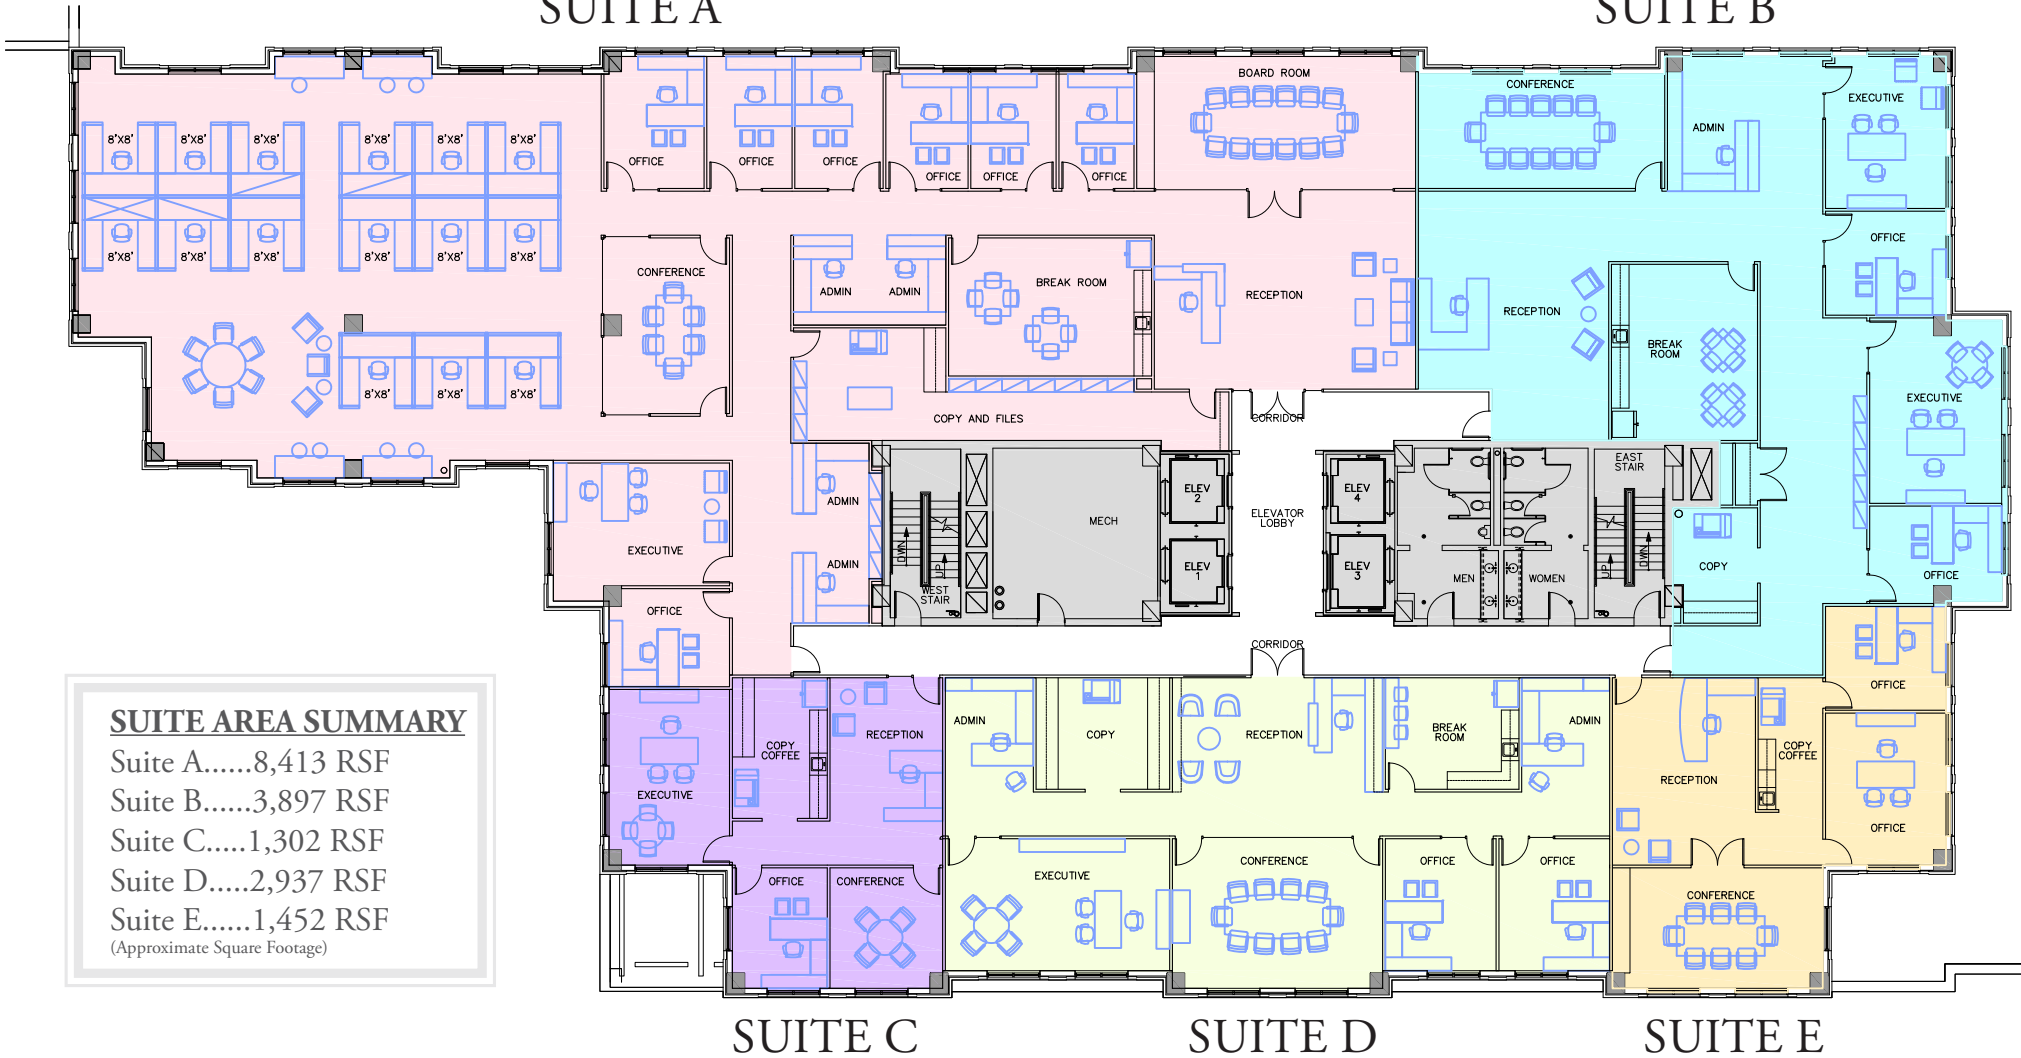

SUITE A

SUITE B

SUITE AREA SUMMARY
 Suite A.....8,413 RSF
 Suite B.....3,897 RSF
 Suite C.....1,302 RSF
 Suite D.....2,937 RSF
 Suite E.....1,452 RSF
 (Approximate Square Footage)