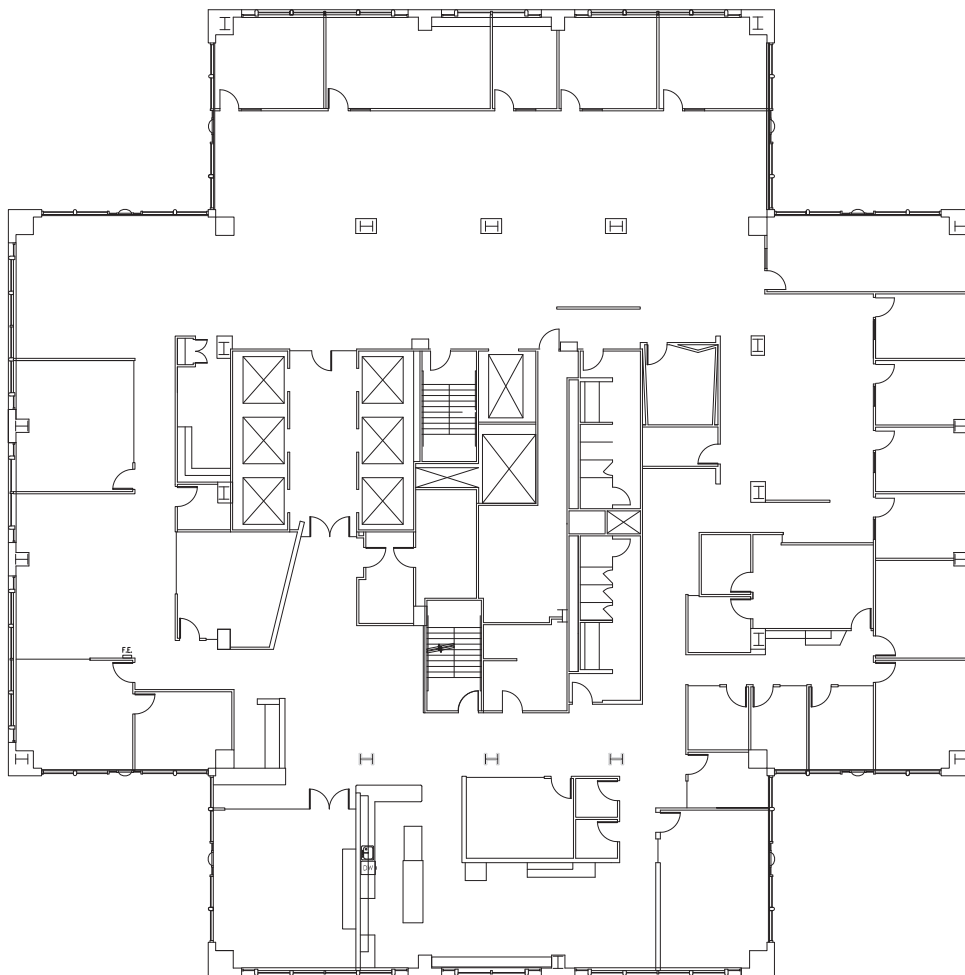

1201 THIRD

52nd floor

Suite 5200 - 17,405 RSF
(available with 90 days' notice)

Views to
Lake Washington &
Cascade Mountains

Views to
Elliott Bay,
Olympic Mountains
& Lake Union

Views to
Port of Seattle

Views to
Elliott Bay &
Olympic Mountains