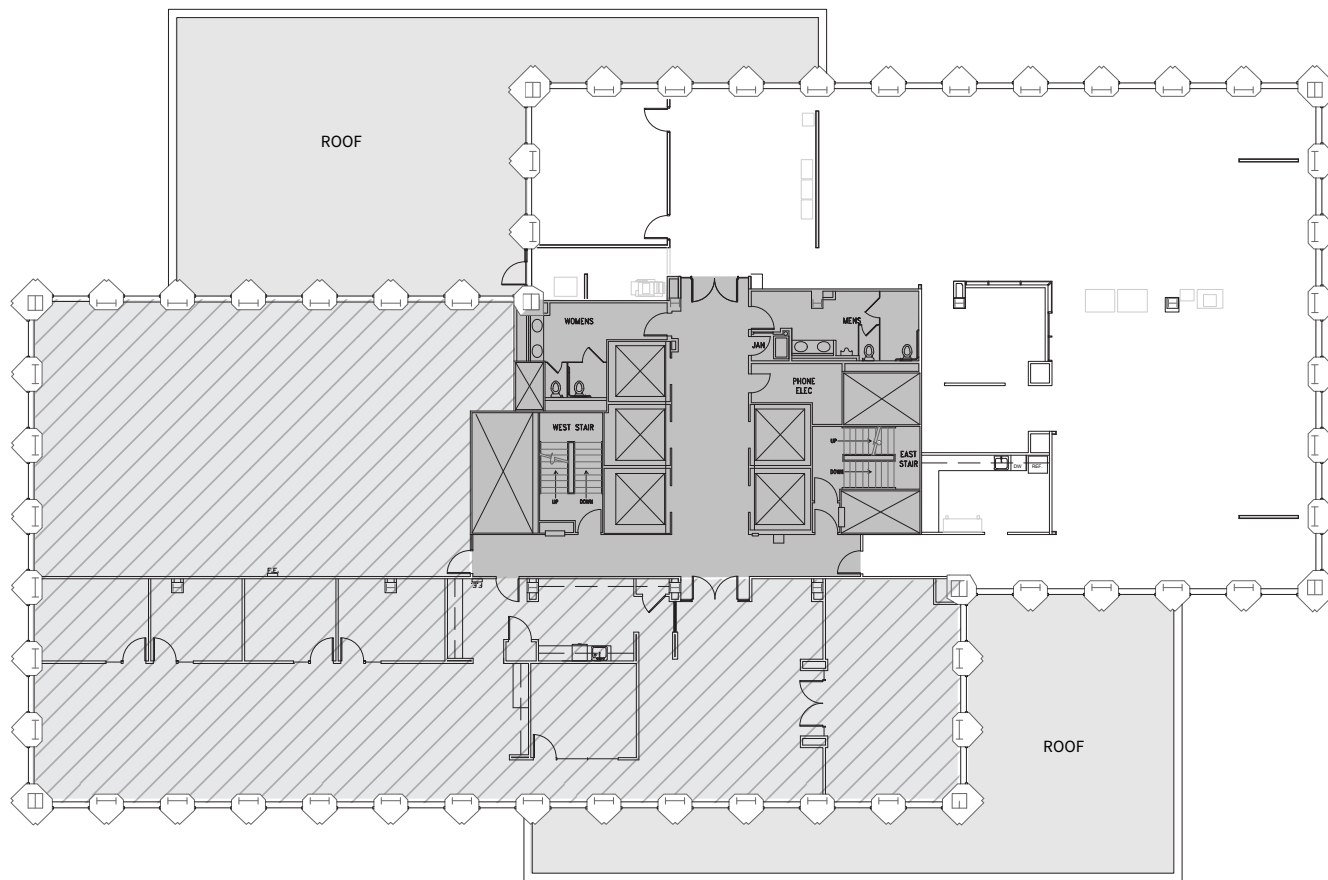

Suite 2720

6,262 SF

Available now

Exclusively offered by:

LLOYD LOW
+1 206 607 1796

JOE GOWAN
+1 206 607 1738