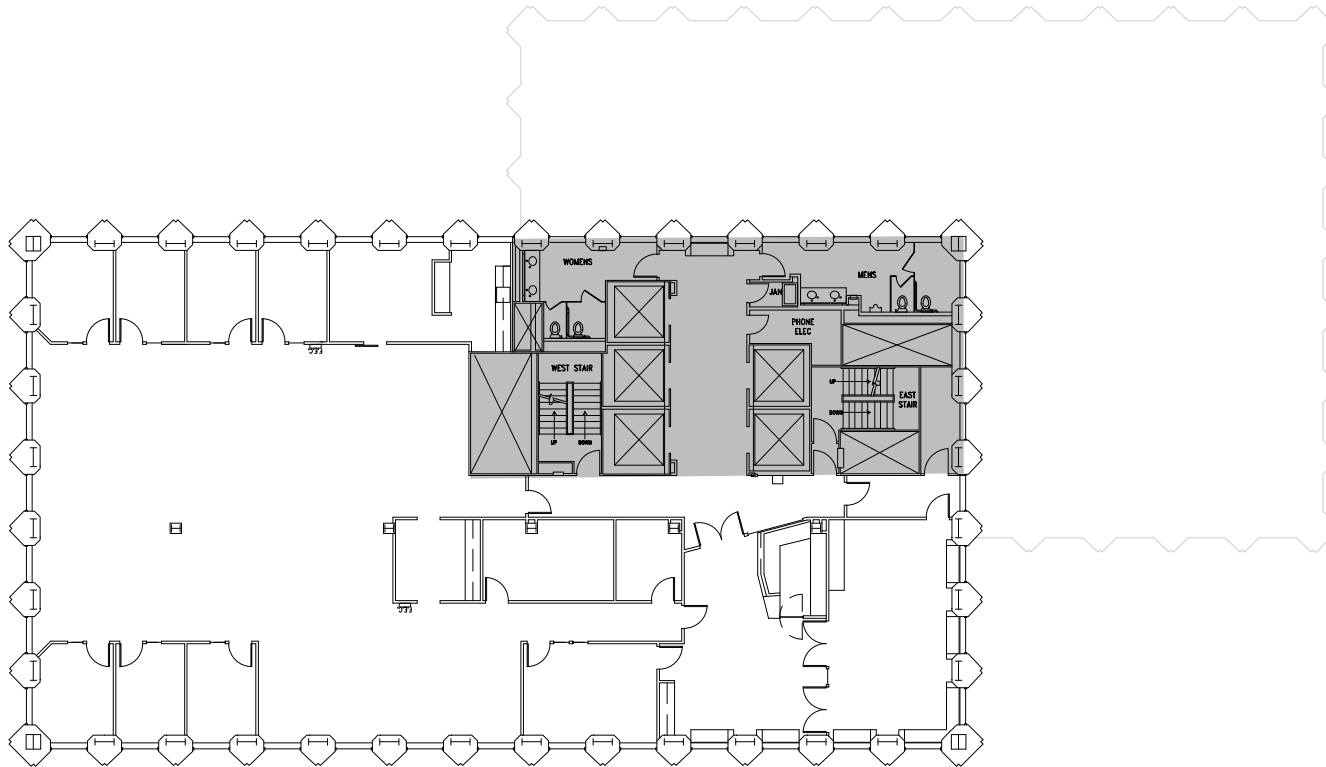

# Suite 3900

8,339 SF

Available 5/2020

Exclusively offered by:

**LLOYD LOW**

+1 206 607 1796

lloyd.low@am.jll.com

**JOE GOWAN**