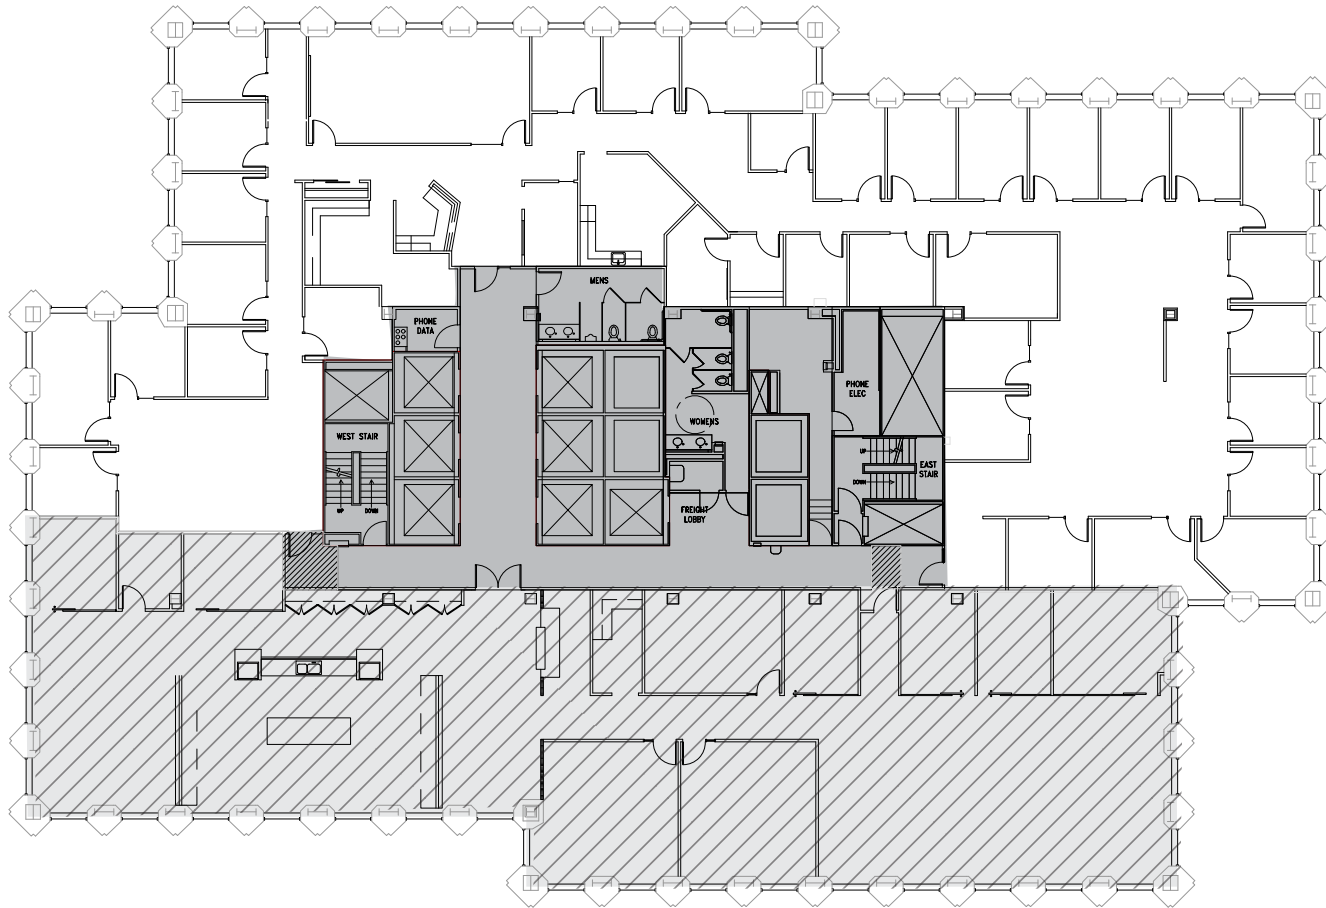

# Suite 630

10,153 SF

Exclusively offered by:

**LLOYD LOW**  
+1 206 607 1796  
lloyd.low@am.jll.com

**JOE GOWAN**  
+1 206 607 1738  
joe.gowan@am.jll.com