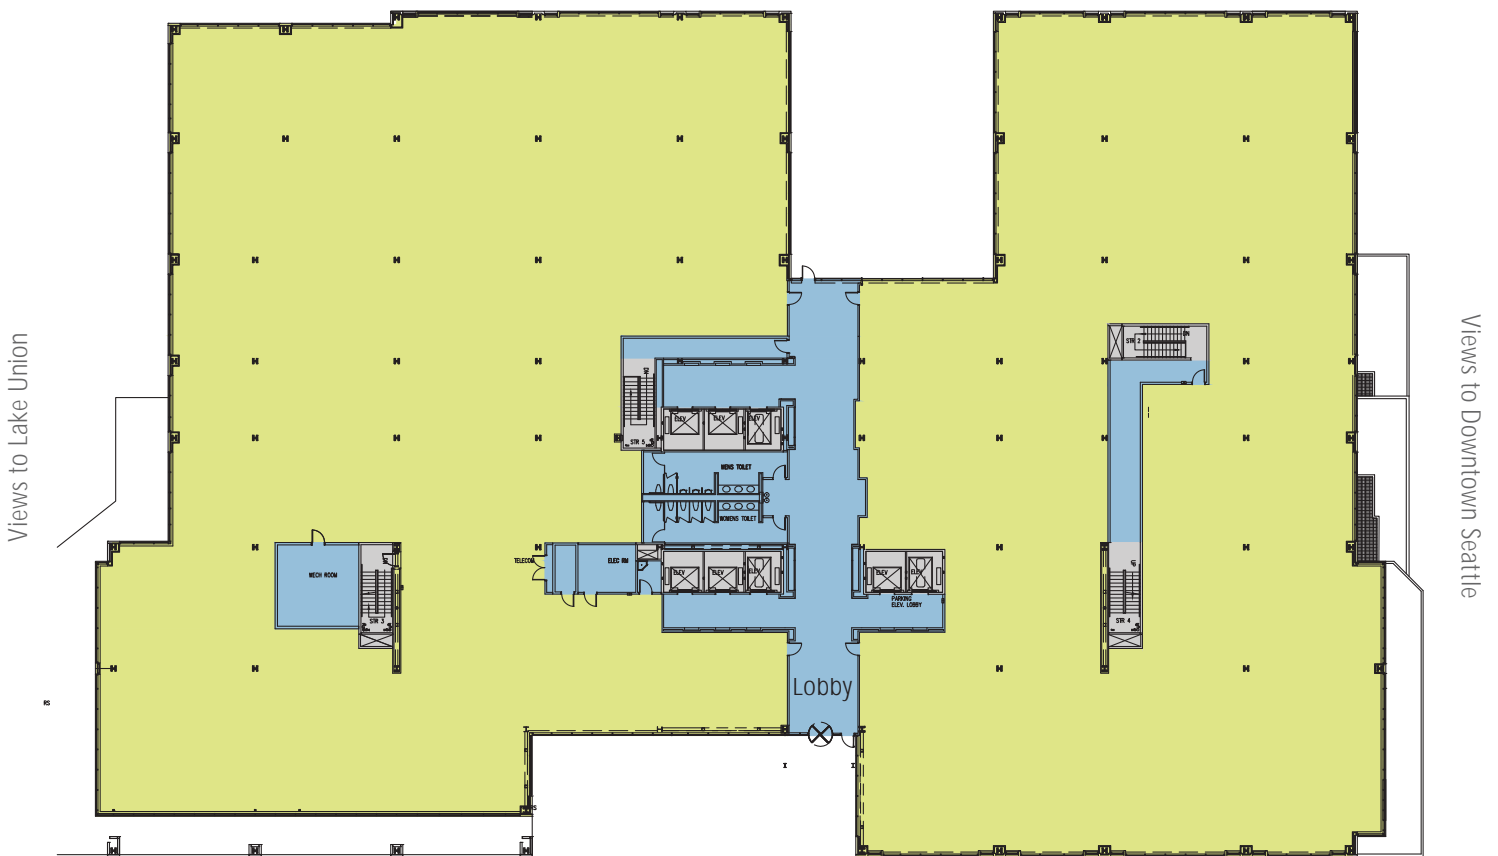

Floor Plan

6TH FLOOR

58,217 RSF

Views to Lake Union