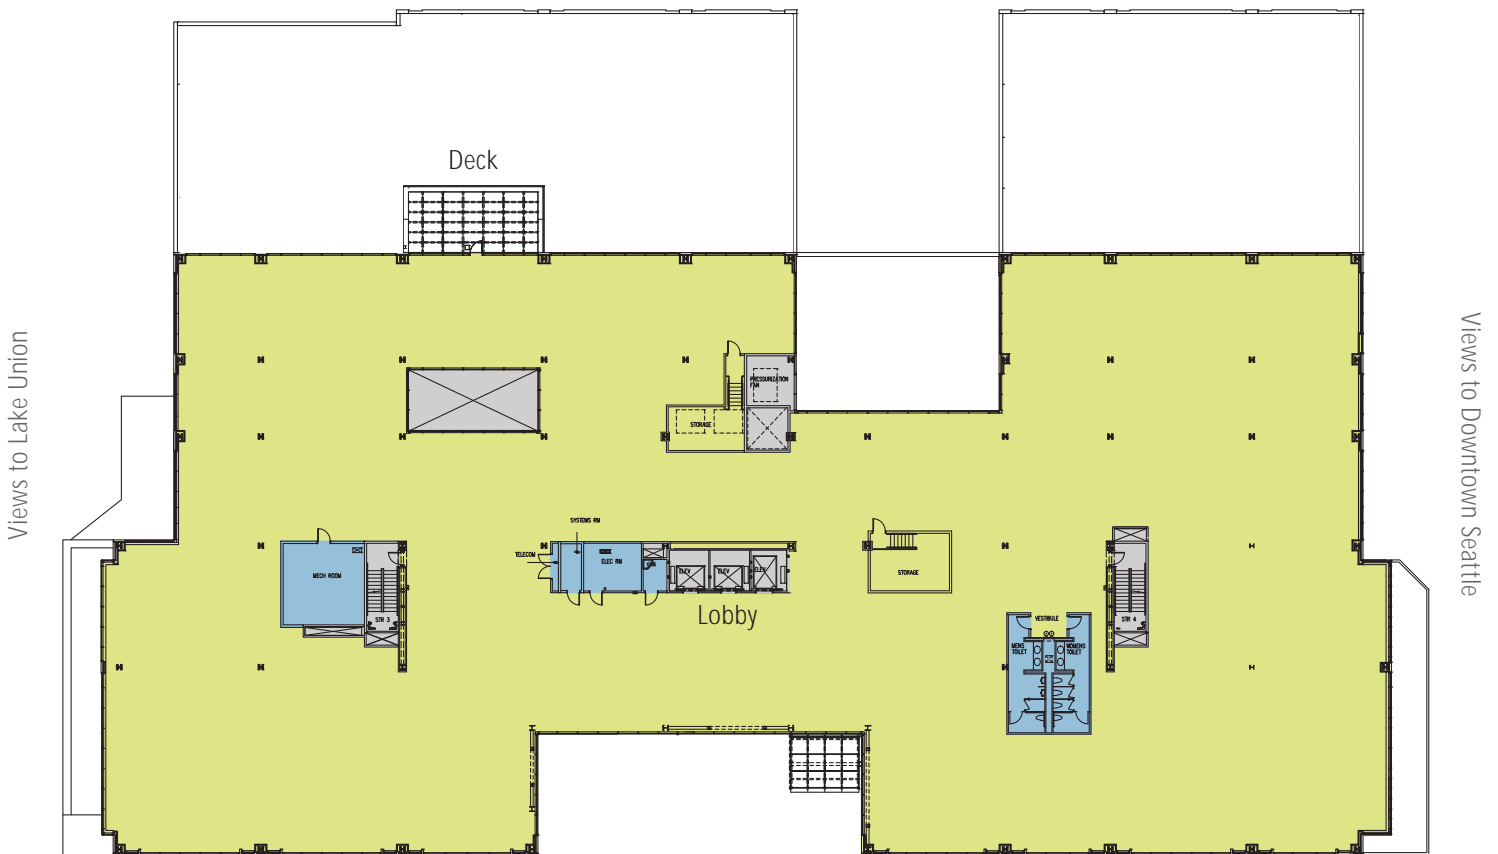

# Floor Plan

## 6TH FLOOR

58,217 RSF

Views to Lake Union

STUART WILLIAMS +1 206 971 7008 stuart.williams@am.jll.com

JOE GOWAN +1 206 607 1738 joe.gowan@am.jll.com

JJ SHEPHARD +1 425 974 4031 jj.shephard@am.jll.com

## Floor Plan

**7TH FLOOR**

44,529 RSF

Views to Lake Union

STUART WILLIAMS +1 206 971 7008 stuart.williams@am.jll.com

JOE GOWAN +1 206 607 1738 joe.gowan@am.jll.com

JJ SHEPHARD +1 425 974 4031 jj.shephard@am.jll.com