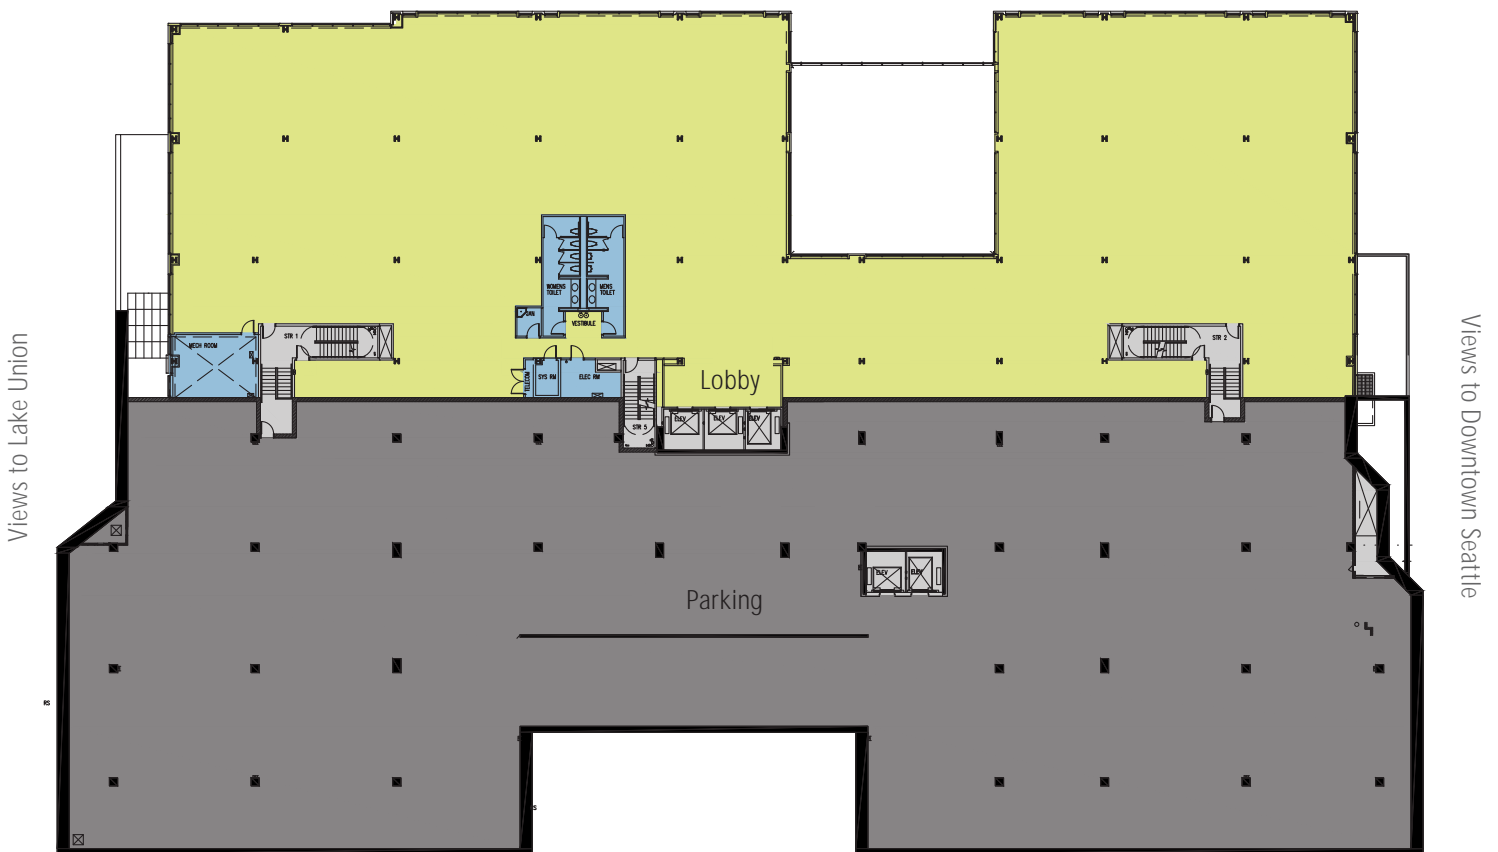

Floor Plan

3RD FLOOR

26,162 RSF

Views to Lake Union