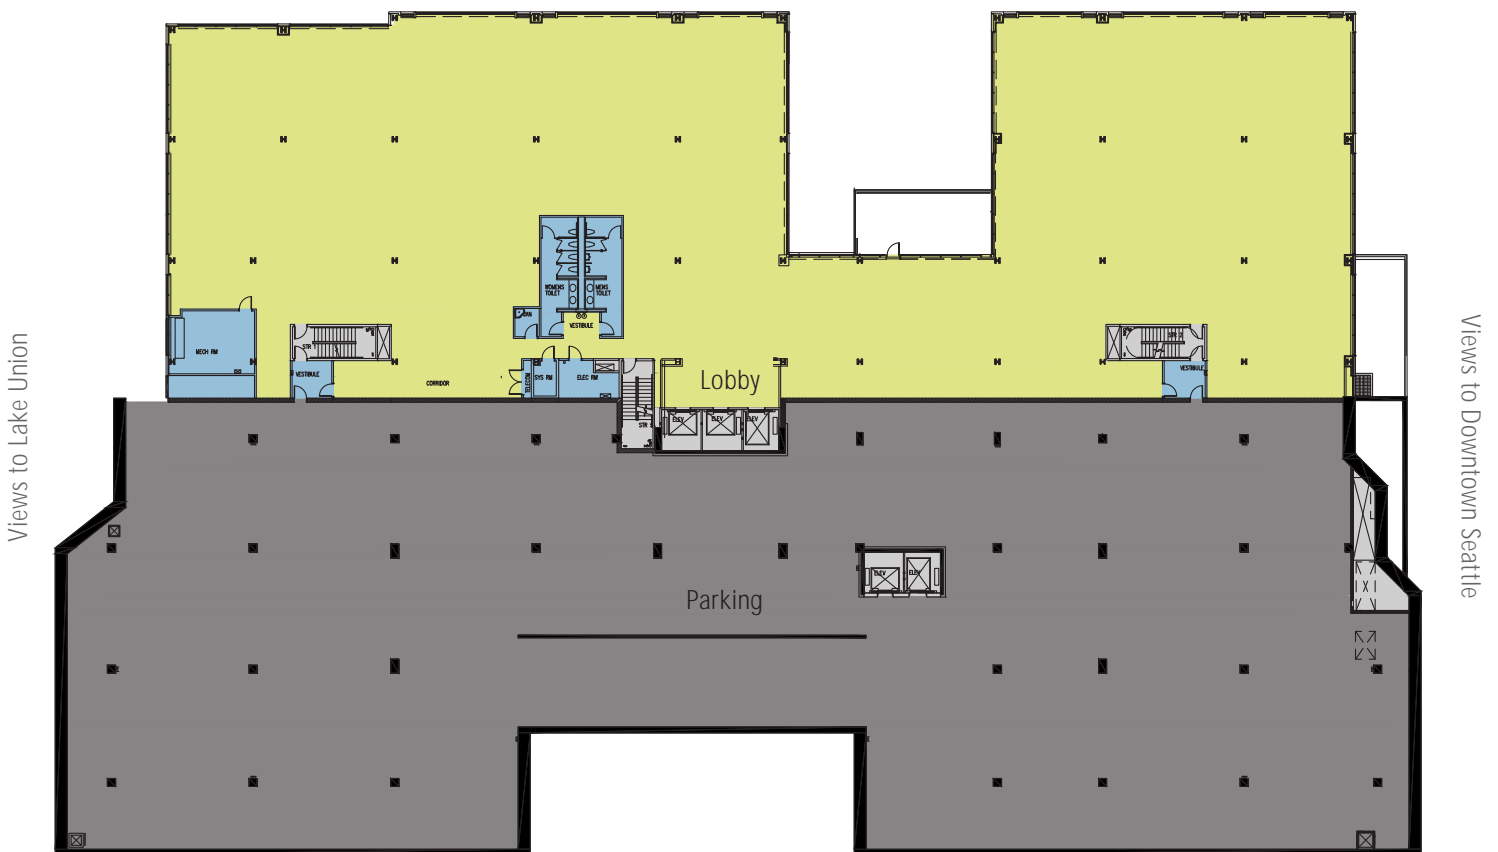

Floor Plan

4TH FLOOR

26,249 RSF

Views to Lake Union