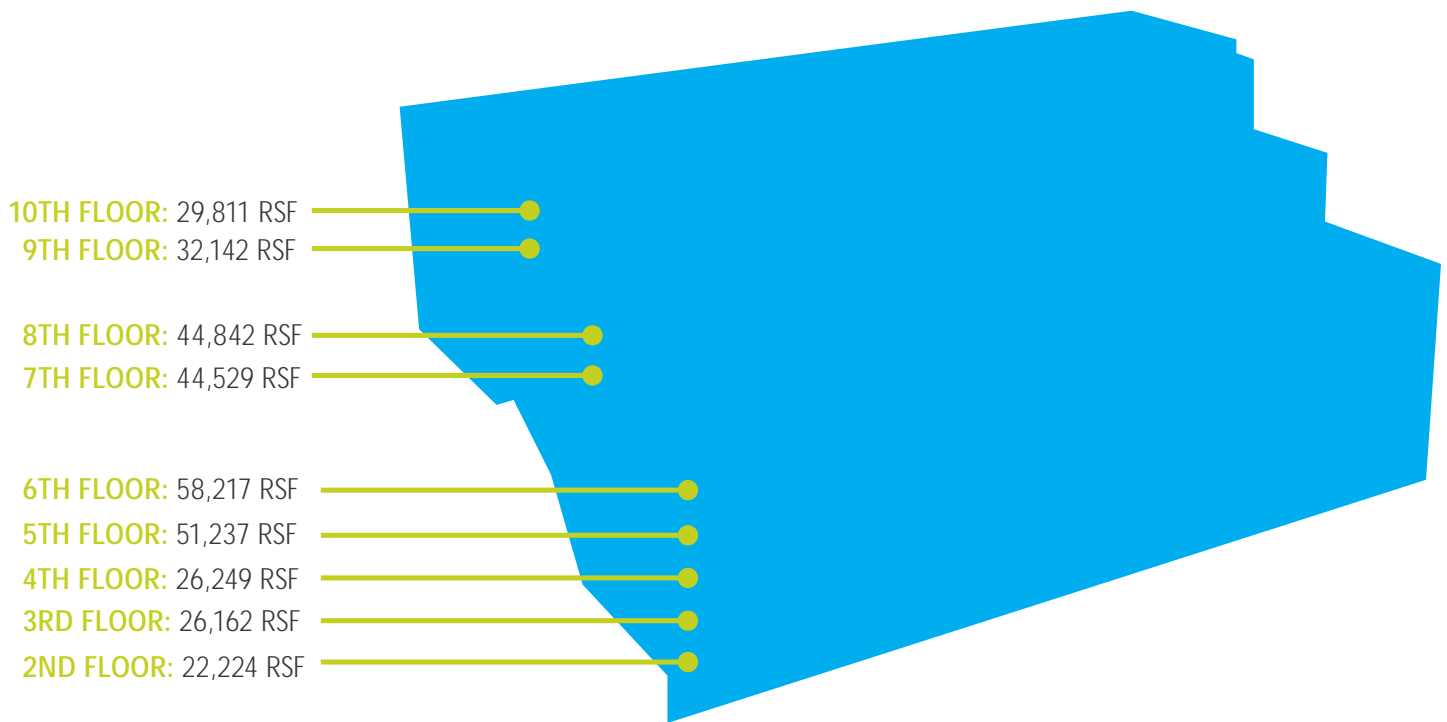

## Stacking Plan

345,992 TOTAL BUILDING RSF

## Floor Plan