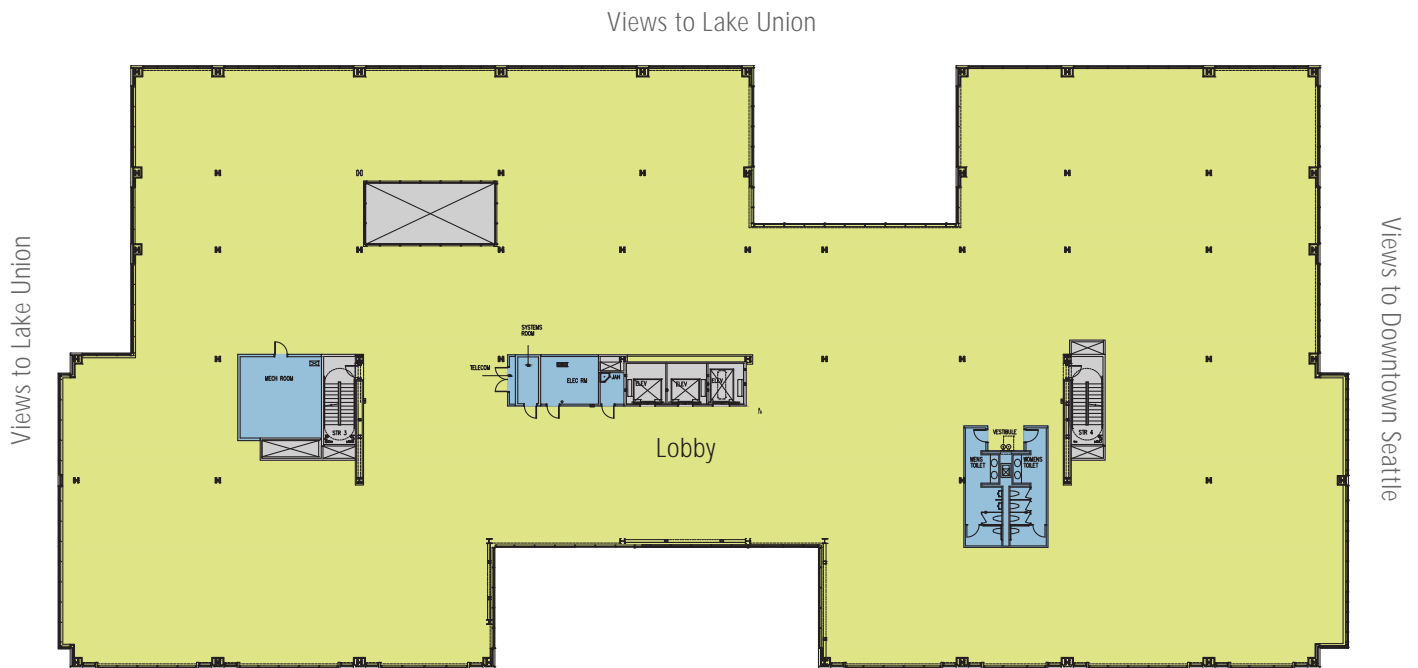

STUART WILLIAMS +1 206 971 7008 stuart.williams@am.jll.com

JOE GOWAN +1 206 607 1738 joe.gowan@am.jll.com

JJ SHEPHARD +1 425 974 4031 jj.shephard@am.jll.com