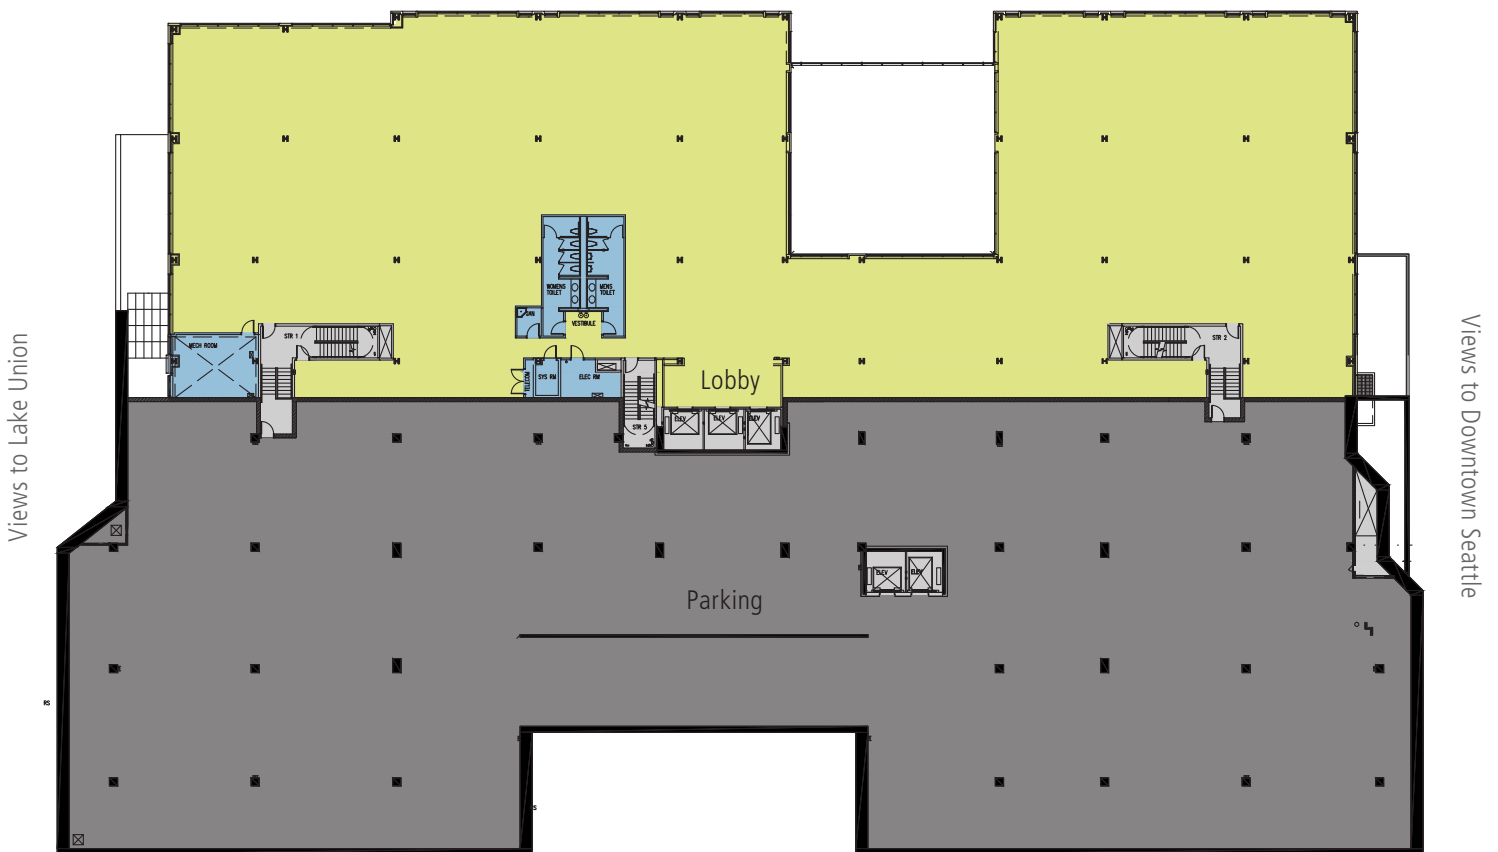

Floor Plan

3RD FLOOR

26,162 RSF

Views to Lake Union

STUART WILLIAMS +1 206 971 7008 stuart.williams@am.jll.com

JOE GOWAN +1 206 607 1738 joe.gowan@am.jll.com

JJ SHEPHARD +1 425 974 4031 jj.shephard@am.jll.com