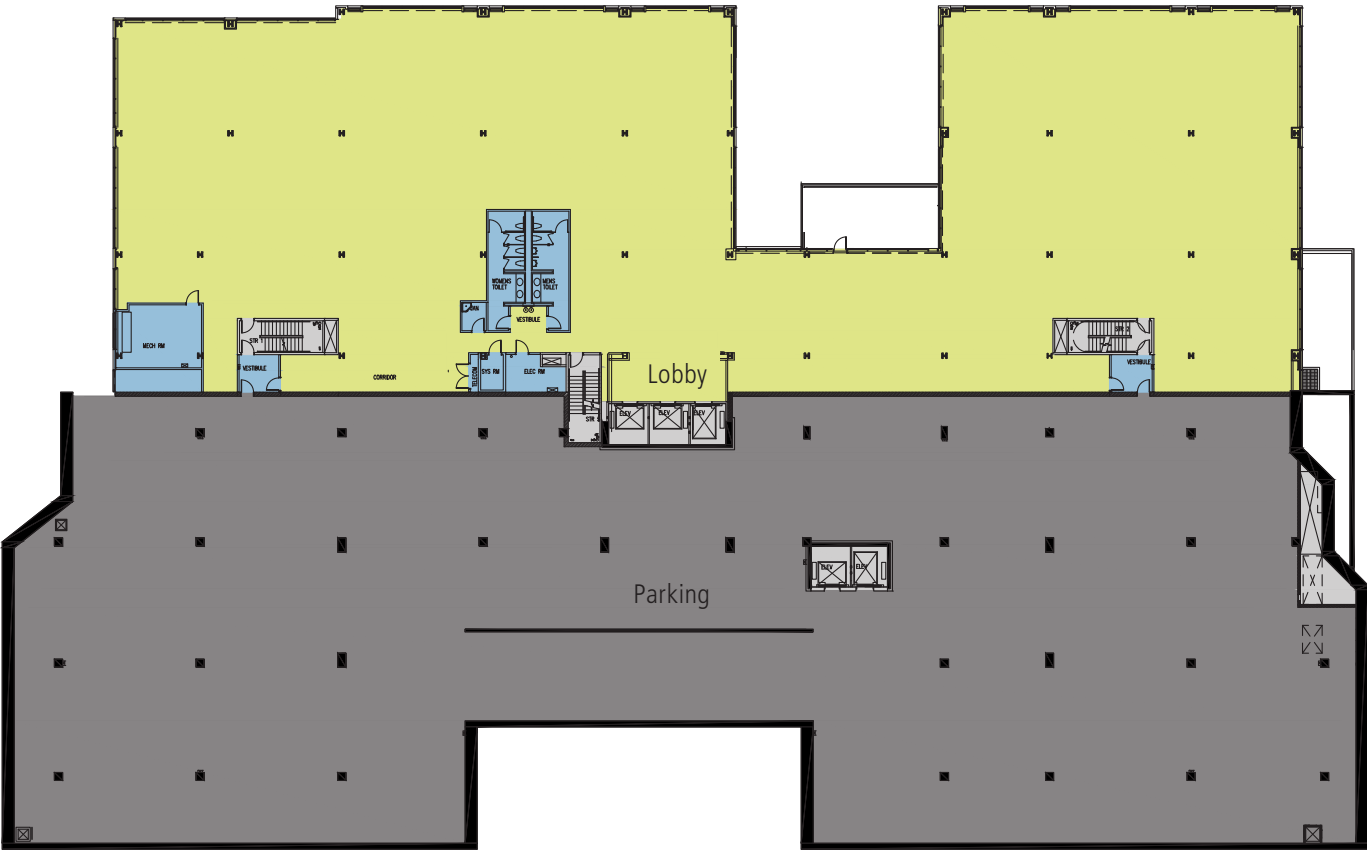

Floor Plan

4TH FLOOR

26,249 RSF

Views to Lake Union

Views to Lake Union

Views to Downtown Seattle

STUART WILLIAMS +1 206 971 7008 stuart.williams@am.jll.com
 JOE GOWAN +1 206 607 1738 joe.gowan@am.jll.com
 JJ SHEPHARD +1 425 974 4031 jj.shephard@am.jll.com