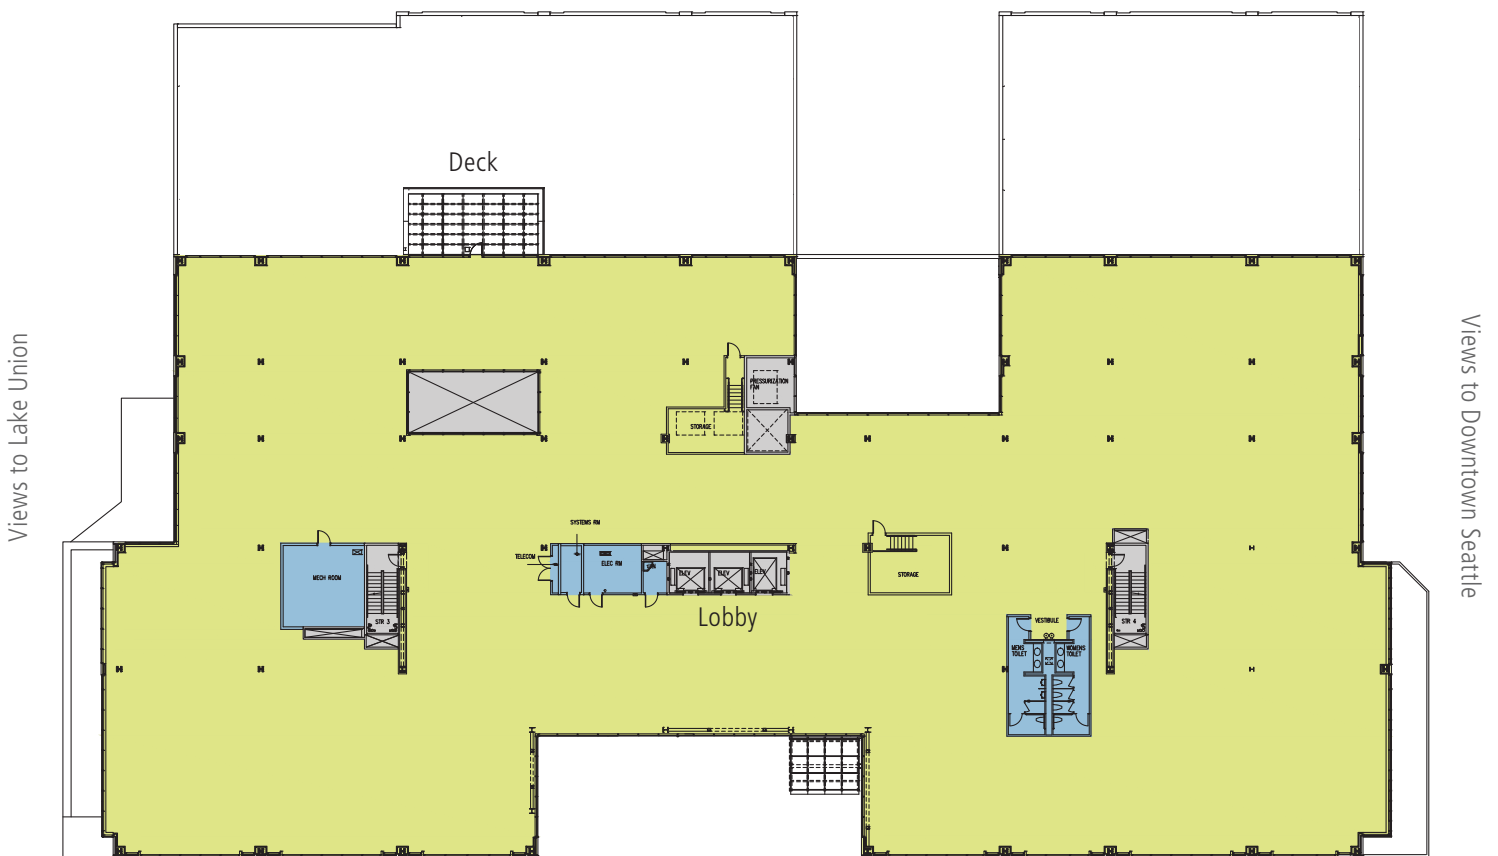

Floor Plan

7TH FLOOR

44,529 RSF

Views to Lake Union

STUART WILLIAMS +1 206 971 7008 stuart.williams@am.jll.com

JOE GOWAN +1 206 607 1738 joe.gowan@am.jll.com

JJ SHEPHARD +1 425 974 4031 jj.shephard@am.jll.com