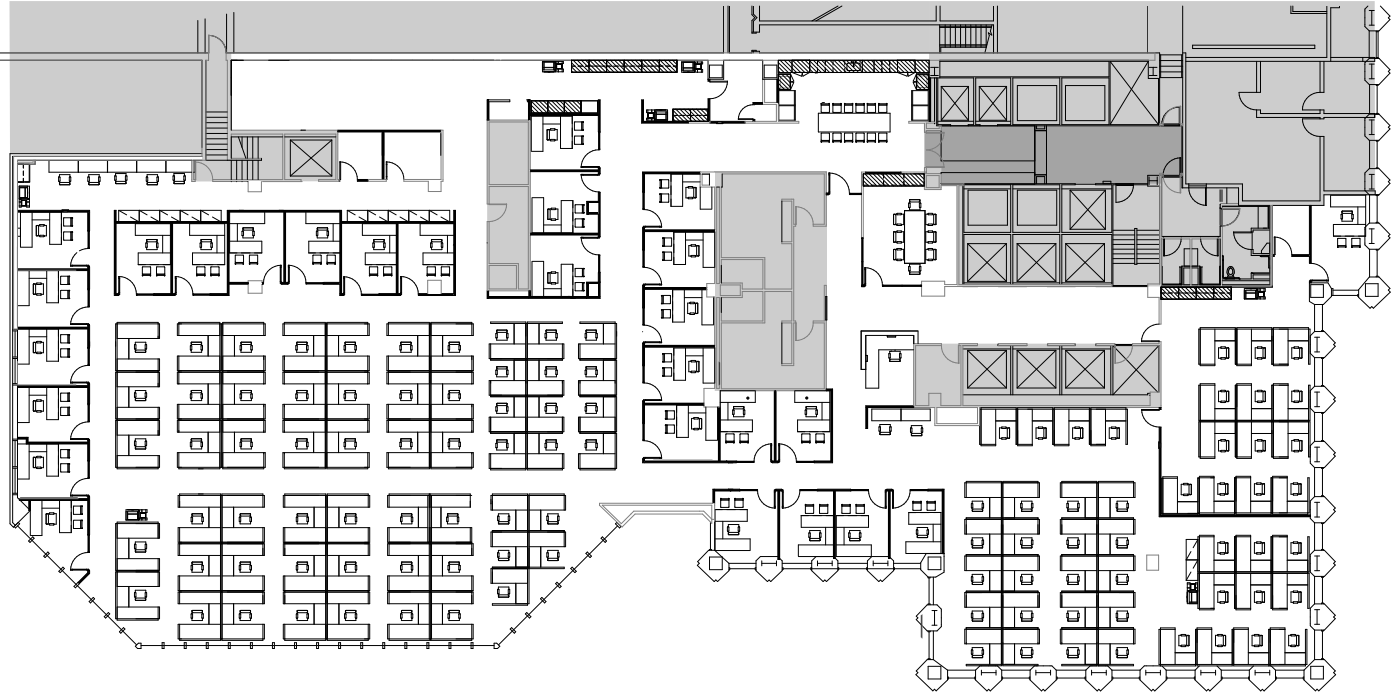

Suite 400

20,440 SF

901
FIFTH

Exclusively offered by:

LLOYD LOW
+1 206 607 1796
lloyd.low@am.jll.com

JOE GOWAN
+1 206 607 1738
joe.gowan@am.jll.com