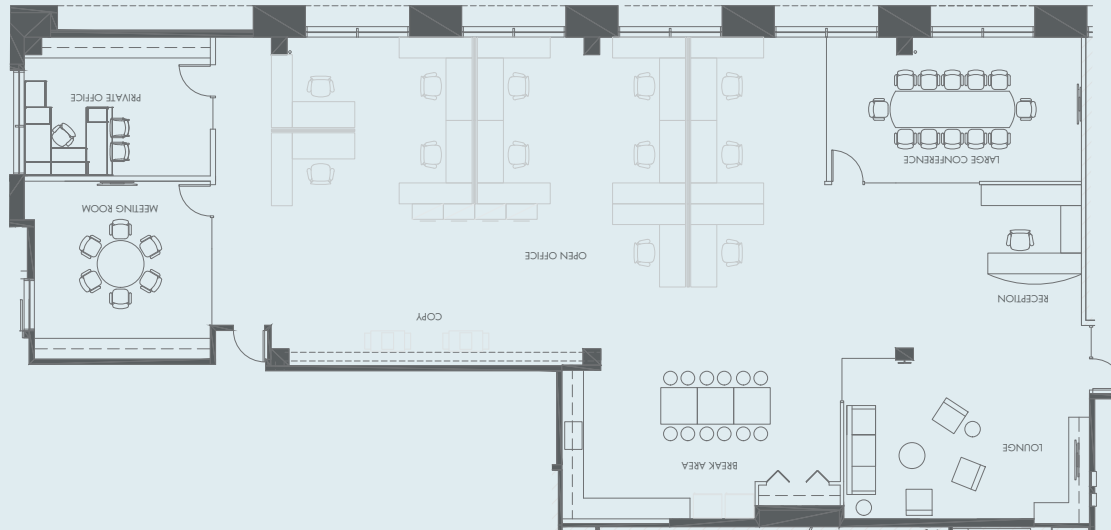

Suite 110
4,952 RSF

Available
Now

Oak Road

SUITE 110

Private office	1
Work Stations (6x6)	12
Small Conference	1
Large Conference	1
Break room	1
Lounge	1
Reception	1

Site Plan

FOR LEASING INFORMATION

Robert Vance
+1 925 944 2152
robert.vance@am.jll.com
License # 00971934