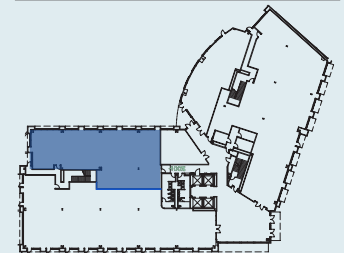

Suite 110
4,952 RSF

Available
Now

Oak Road

SUITE 110

Private office	1
Work Stations (6x6)	12
Small Conference	1
Large Conference	1
Break room	1
Lounge	1
Reception	1

Site Plan

FOR LEASING INFORMATION

Robert Vance
+1 925 944 2152
robert.vance@am.jll.com
License # 00971934