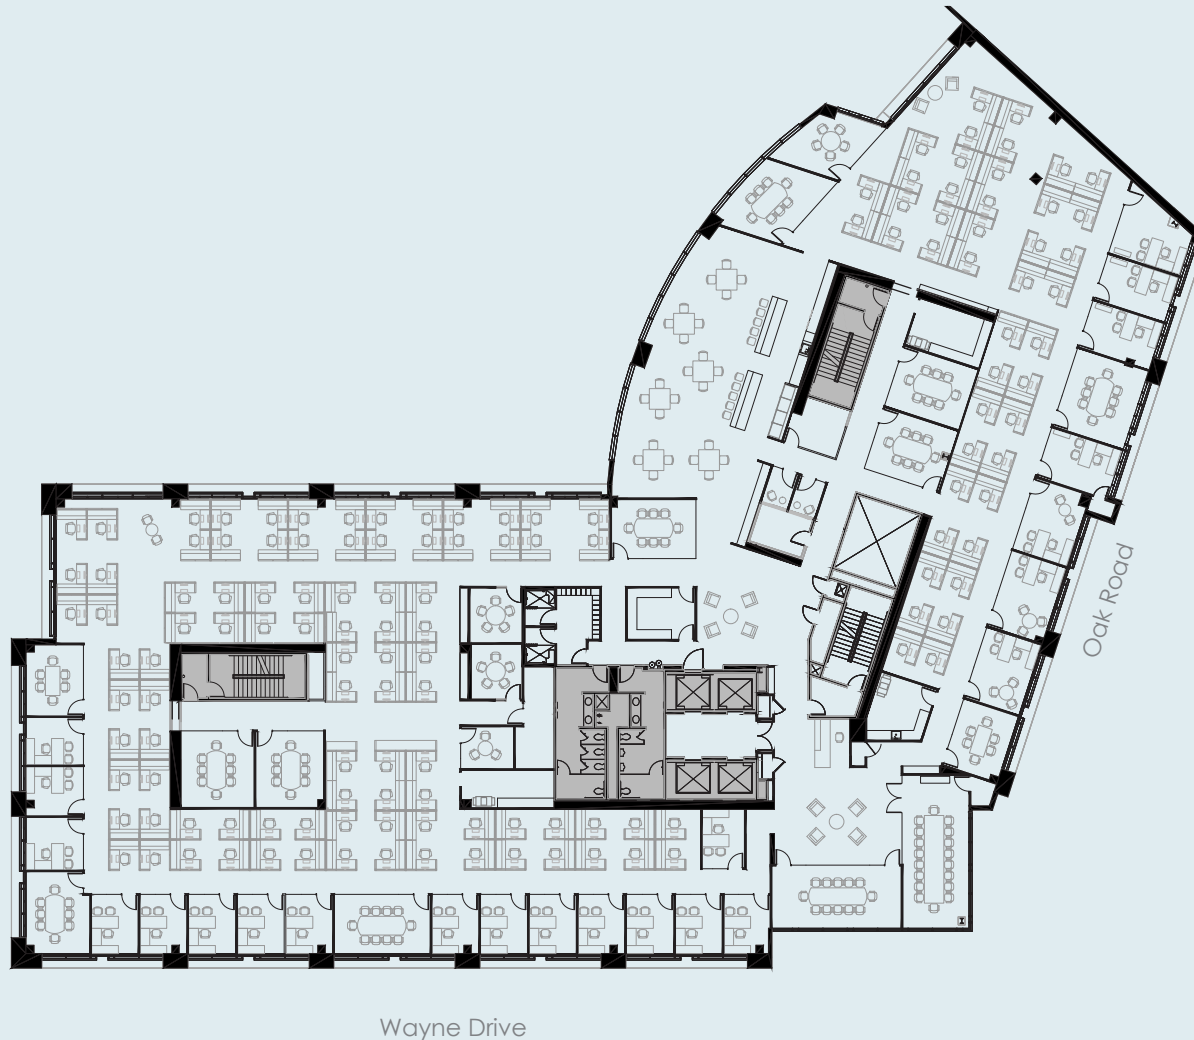

Suite 500
27,730 RSF

Available
Now

PERSONNEL

Private office	23
Workstations	136
Reception	1
Total headcount	160

MEETING ROOMS

LG conference	2
MD conference	12
SM conference	3

Site Plan

FOR LEASING INFORMATION