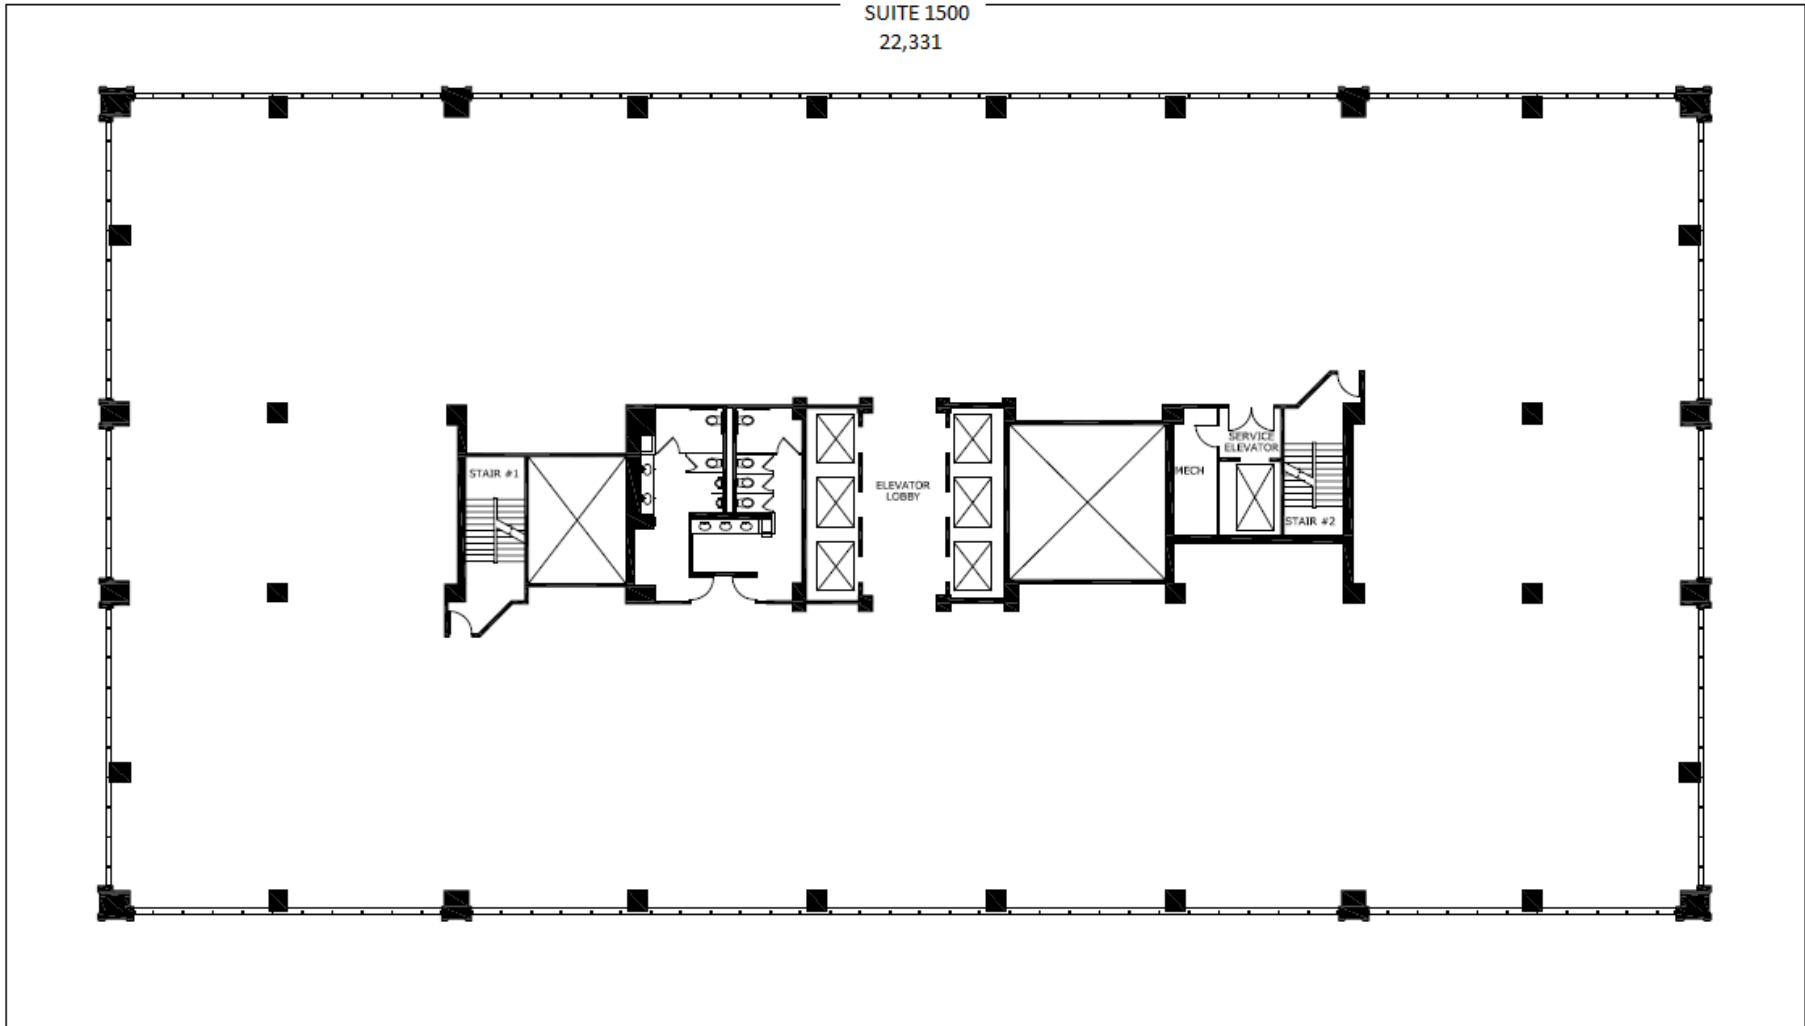

AVAILABLE
SUITE 1500
22,331

LAKE HIGHLANDS TOWER

9330 LBJ FREEWAY
DALLAS, TX 75243

FLOOR 15