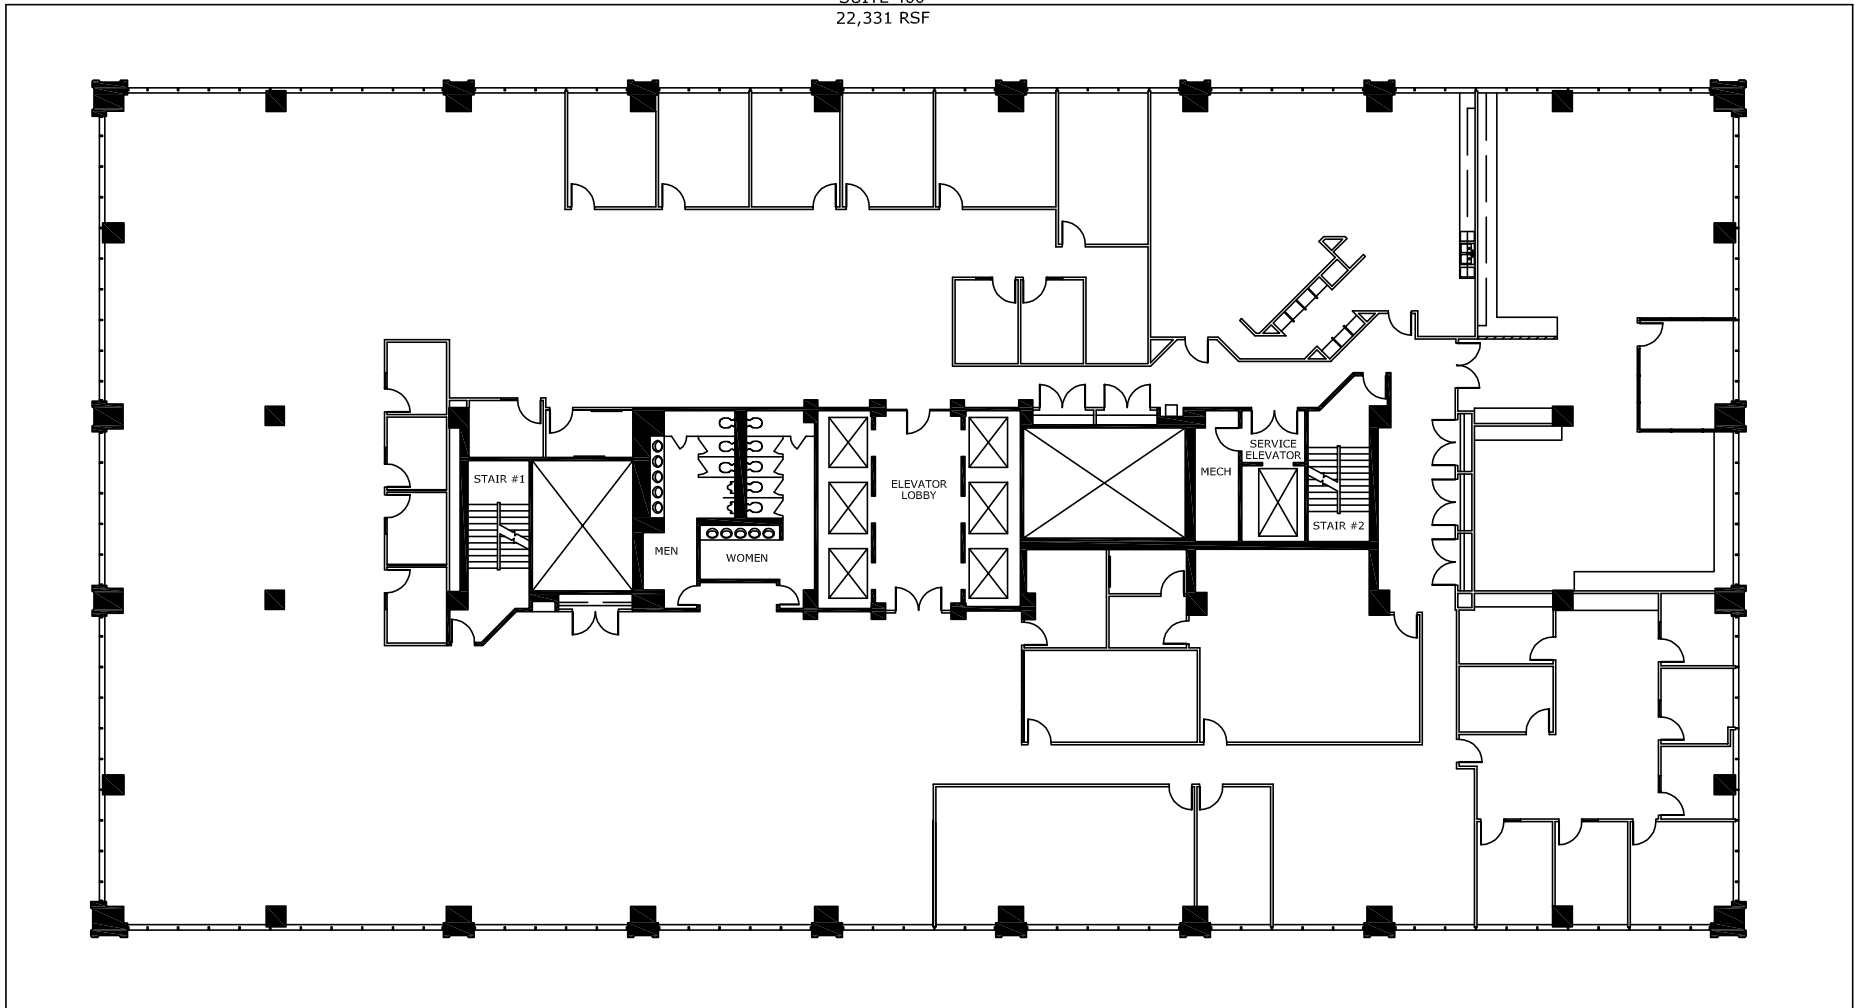

AVAILABLE  
SUITE 400  
22,331 RSF

# LAKE HIGHLANDS TOWER

9330 LBJ FREEWAY  
DALLAS, TX 75243

FLOOR 4

N