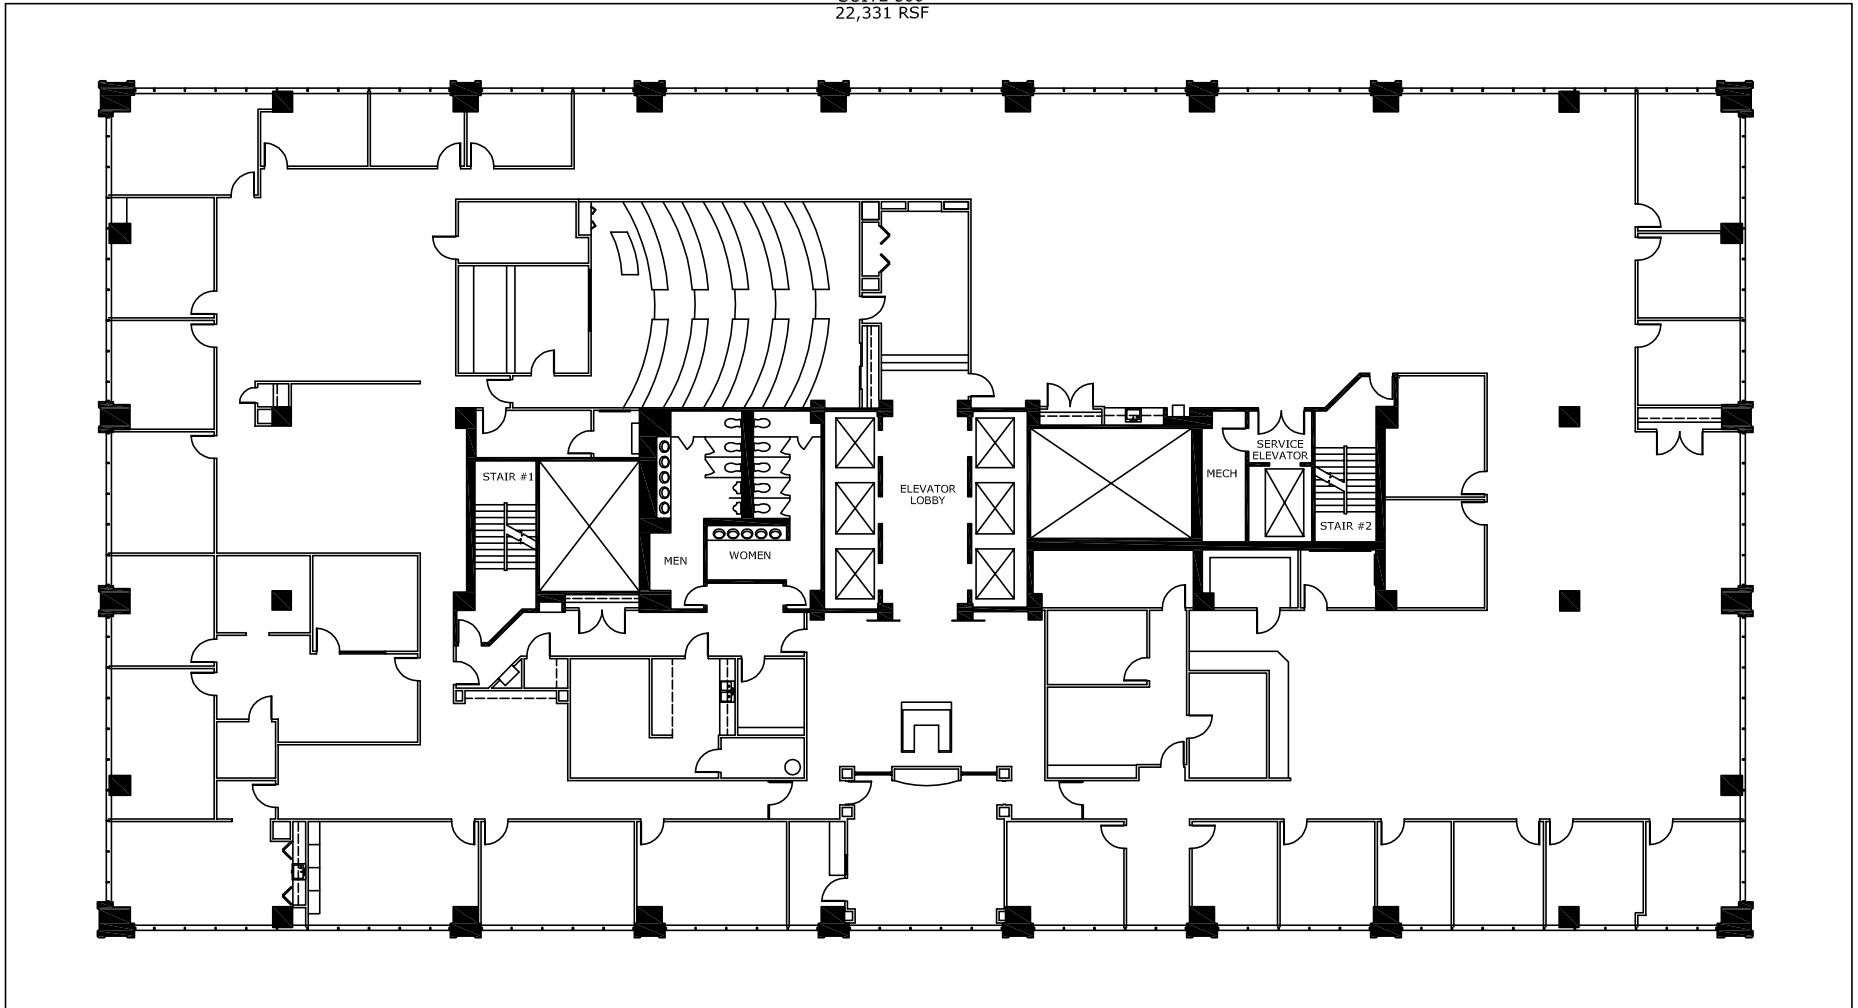

AVAILABLE  
SUITE 500  
22,331 RSF

# LAKE HIGHLANDS TOWER

9330 LBJ FREEWAY  
DALLAS, TX 75243

FLOOR 5