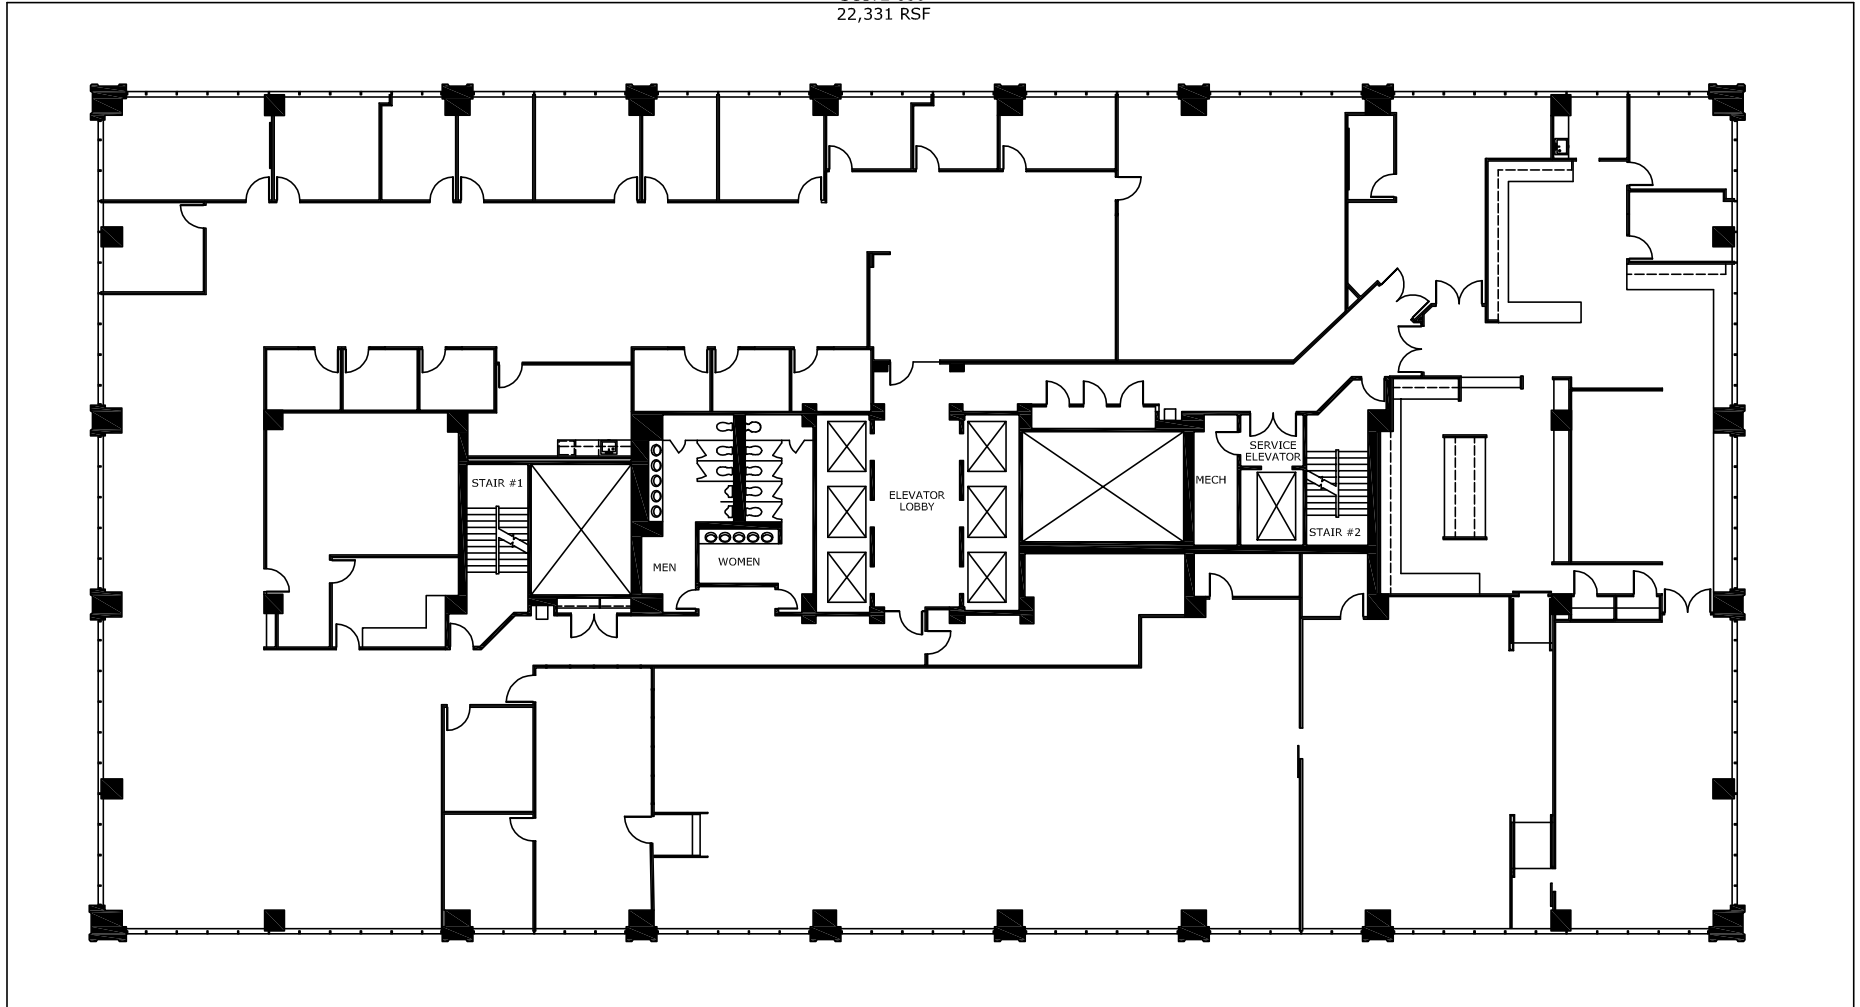

AVAILABLE
SUITE 600
22,331 RSF

LAKE HIGHLANDS TOWER

9330 LBJ FREEWAY
DALLAS, TX 75243

FLOOR 6

N